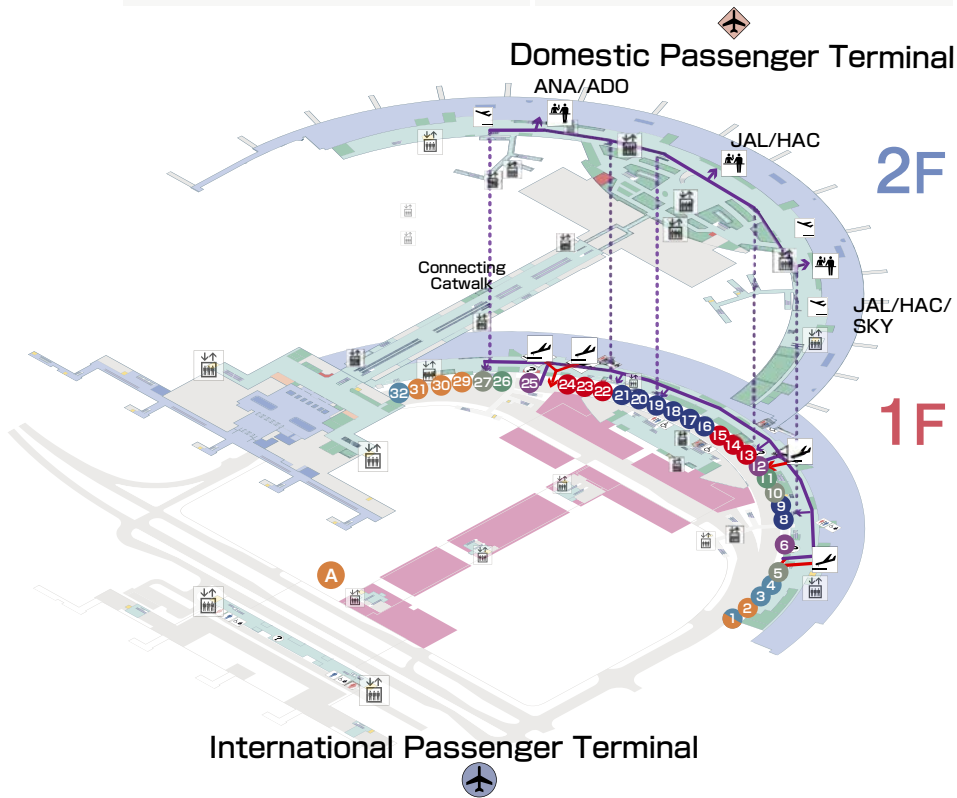

Bus Connections

From the 1F Arrival Lobby, follow the red arrows → to the 1F Bus Boarding Area.

To Airline Counters

From the 1F Bus Disembarking Stop, follow the purple arrows → to the 2F Airline Counters.

- Fixed Route Bus Platforms
- Reserved Taxi Stands
- Platforms for the Physically Disabled
- Intercity and Airport Limousine Bus Drop-Off Points
- Taxi Stands
- Intercity and Airport Limousine Bus Platforms
- Chartered Bus Platforms

● Airport Limousine Buses

Destinations	Platform No.
Downtown Sapporo (via Sapporo Dome) / Keio Plaza Hotel Sapporo	13 24
Oyachi/Asabu/Miyanosawa/Kita 24 jo (via Kanjo Dori East)	14 22
Makomanai/Maruyama Bus Center	15 23
Jozankei Onsen	23

※Ski Bus suspended during winter.

● Intercity Bus

Destinations	Platform No.
Obihiro *Reserved Seating Only	23

● etc

Destinations	Platform No.
Reserved Taxi Stands	5 10 27
Fixed Route Bus Platforms	1 3 4 32
Platforms for the Physically Disabled	6 12 25
Taxi Stands	11 26
Chartered Bus Platforms	A 1 2 29-31
Intercity and Airport Limousine Bus Drop-Off Points	8 9 16-21