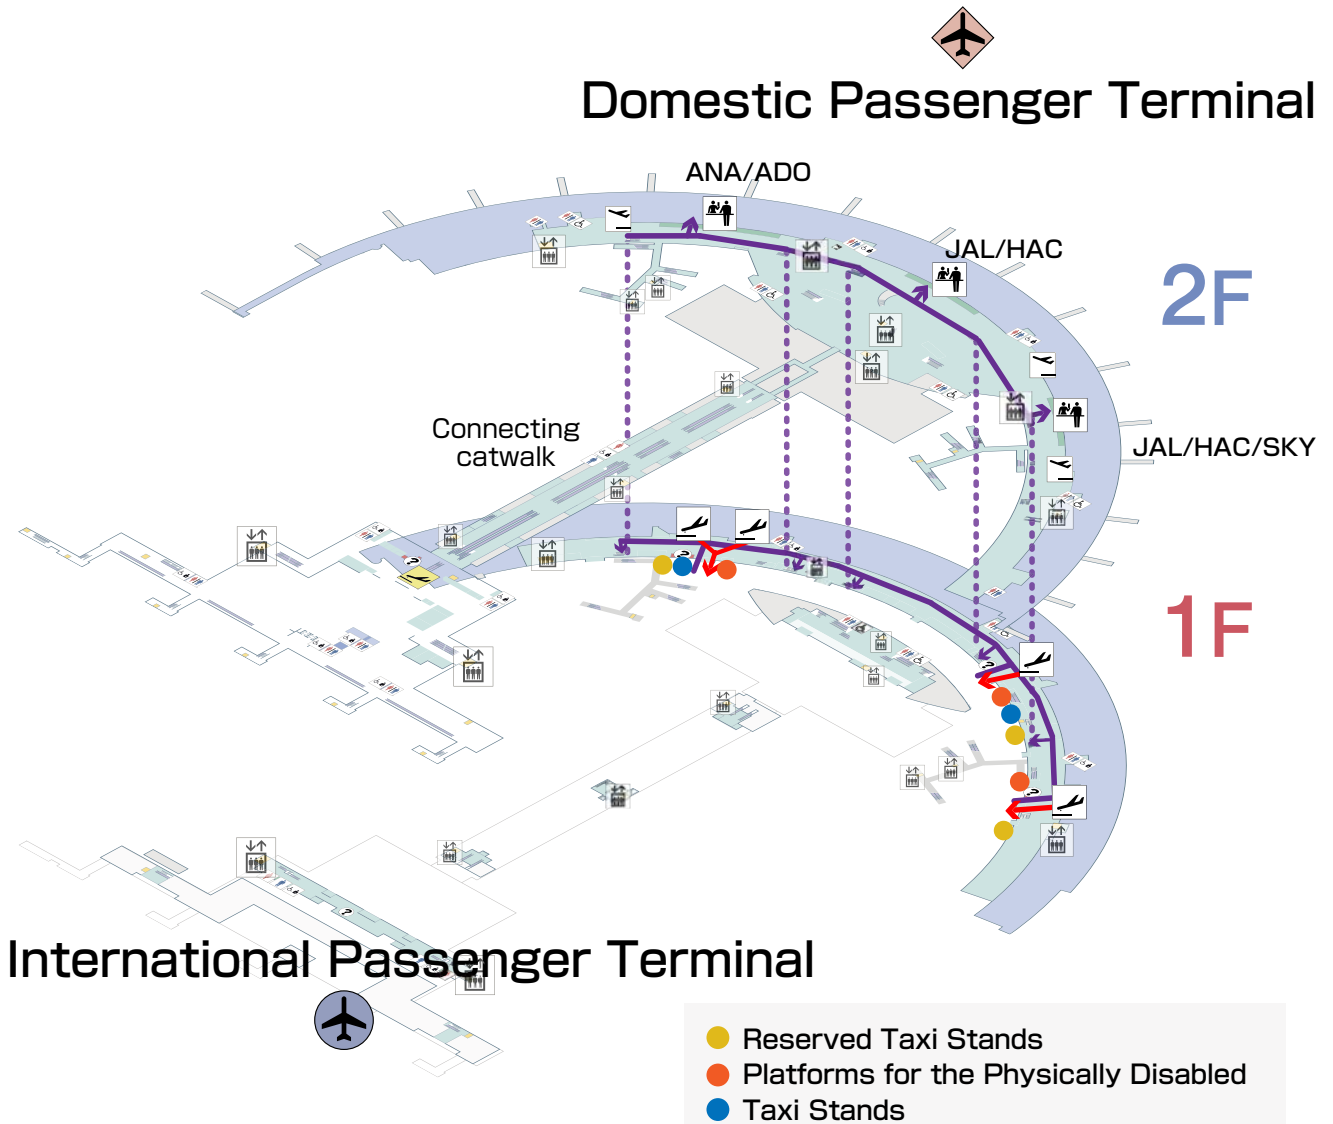

Taxi Connections

From the 1F Arrival Lobby, follow the red arrows → to the 1F Taxi stands.

To Airline Counters

From the Taxi stands, follow the purple arrows → to the 2F Airline Counters.

International Passenger Terminal

- Reserved Taxi Stands
- Platforms for the Physically Disabled
- Taxi Stands

※Note: Pick ups and drop-offs for the physically disabled are allowed in all lanes.