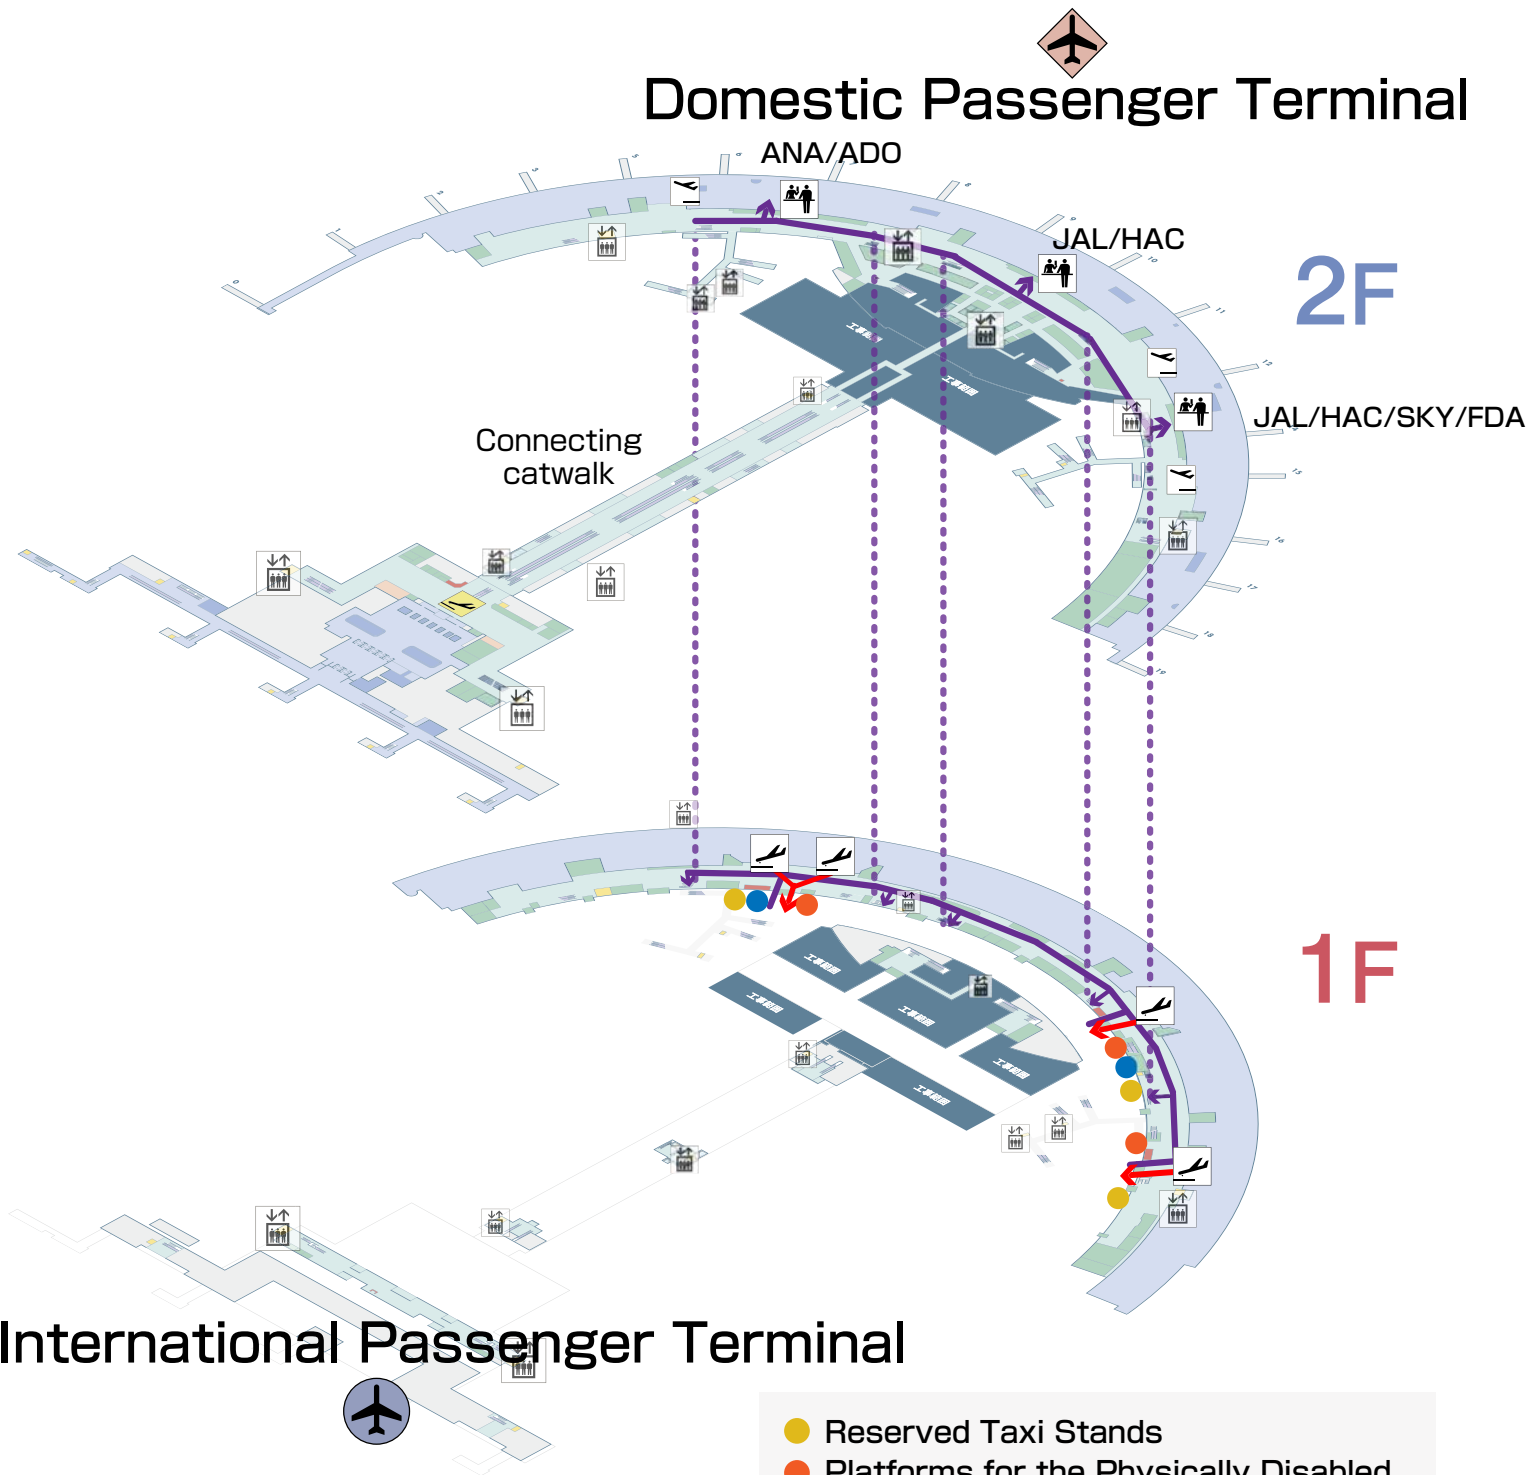

Taxi Connections

From the 1F Arrival Lobby, follow the red arrows → to the 1F Taxi stands.

To Airline Counters

From the Taxi stands, follow the purple arrows → to the 2F Airline Counters.

International Passenger Terminal

- Reserved Taxi Stands
- Platforms for the Physically Disabled
- Taxi Stands

※Note: Pick ups and drop-offs for the physically disabled are allowed in all lanes.