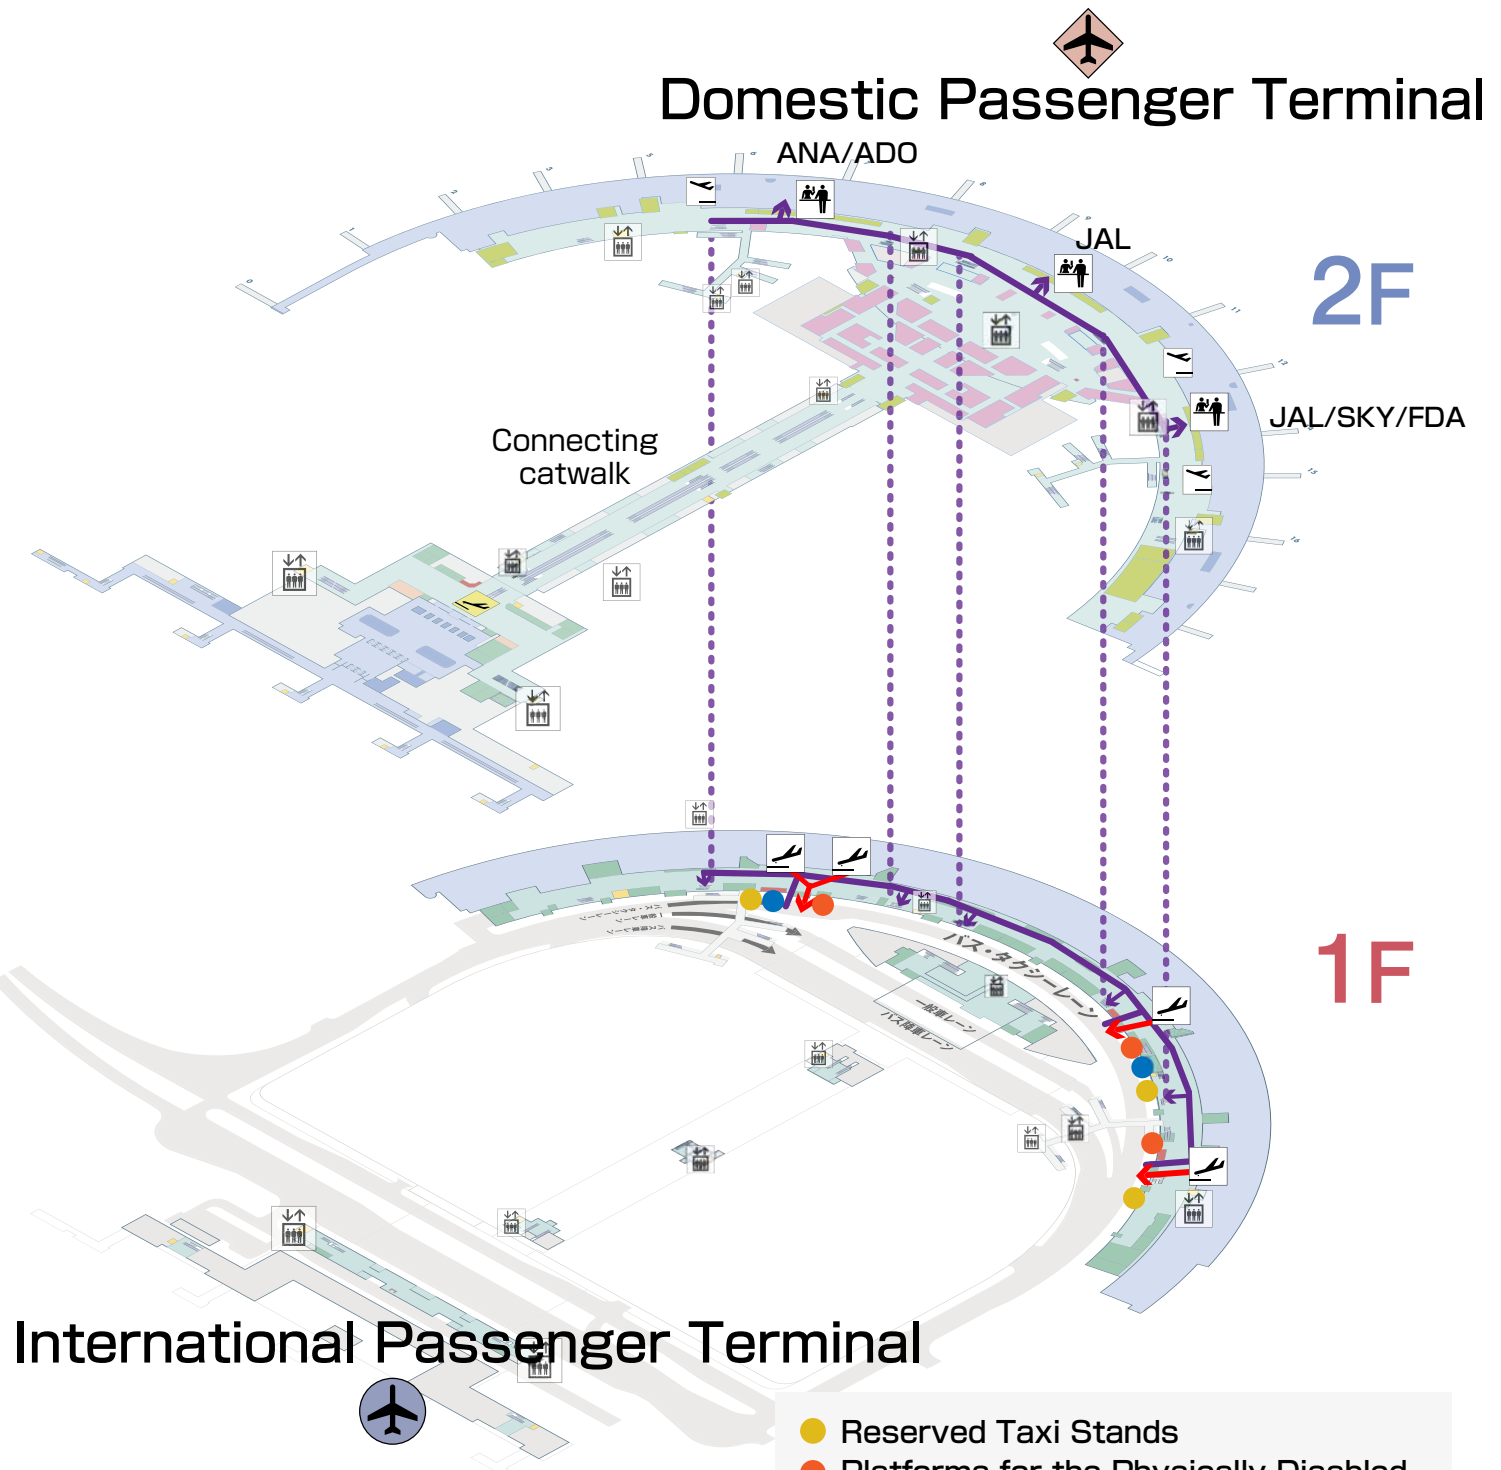

Taxi Connections

From the 1F Arrival Lobby, follow the red arrows → to the 1F Taxi stands.

To Airline Counters

From the Taxi stands, follow the purple arrows → to the 2F Airline Counters.

- Reserved Taxi Stands
- Platforms for the Physically Disabled
- Taxi Stands

※Note: Pick ups and drop-offs for the physically disabled are allowed in all lanes.