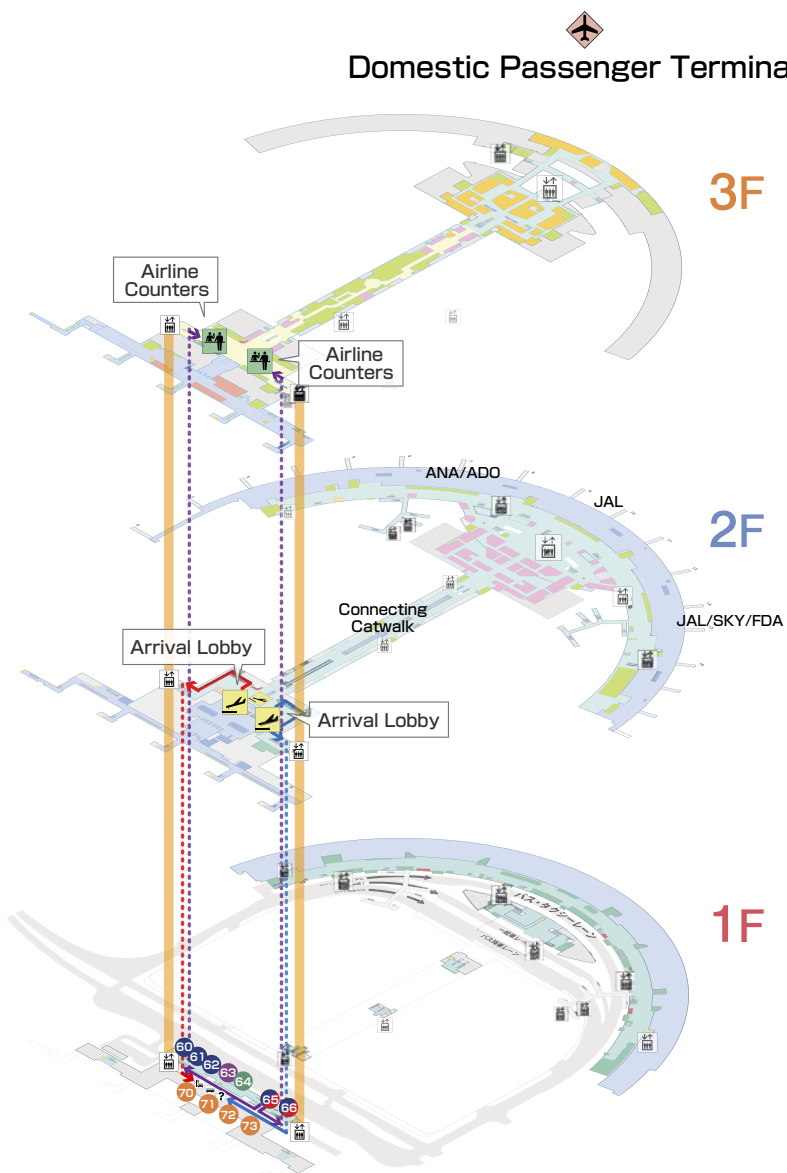

Rental Car Pick-Up

From the 2F Arrival Lobby, follow the red arrows → to the 1F Information Counter.

Bus Connections

From the 2F Arrival Lobby, follow the blue arrows → to the 1F Bus Boarding Area.

To Airline Counters

From the 1F Curbside Lobby, follow the purple arrows → to the 3F Airline Counters.

International Passenger Terminal

● Airport Limousine Buses

Destinations	Platform No.
Downtown Sapporo (via Sapporo Dome) / Keio Plaza Hotel Sapporo	65
Oyachi / Asabu / Miyanosawa / Kita 24 jo (via Kanjo Dori East)	65
Makomanai / Maruyama Bus Center	65
Jozankei Onsen/Obihiro	66

● Fixed Route Buses

Destinations	Platform No.
Downtown Chitose / Atsuma	66
Downtown Chitose / Lake Shikotsu	
Tomakomai/Muroran / Noboribetsu Hot Springs / Urakawa/Hobetsu	

● Others

Destinations	Platform No.
Fixed Route Bus Platforms	66 67 68
Platforms for the Physically Disabled	63
Taxi Stands	64
Chartered Bus Platforms	70 71 72 73
Intercity and Airport Limousine Bus Drop-Off Points	60 61 62 65 66