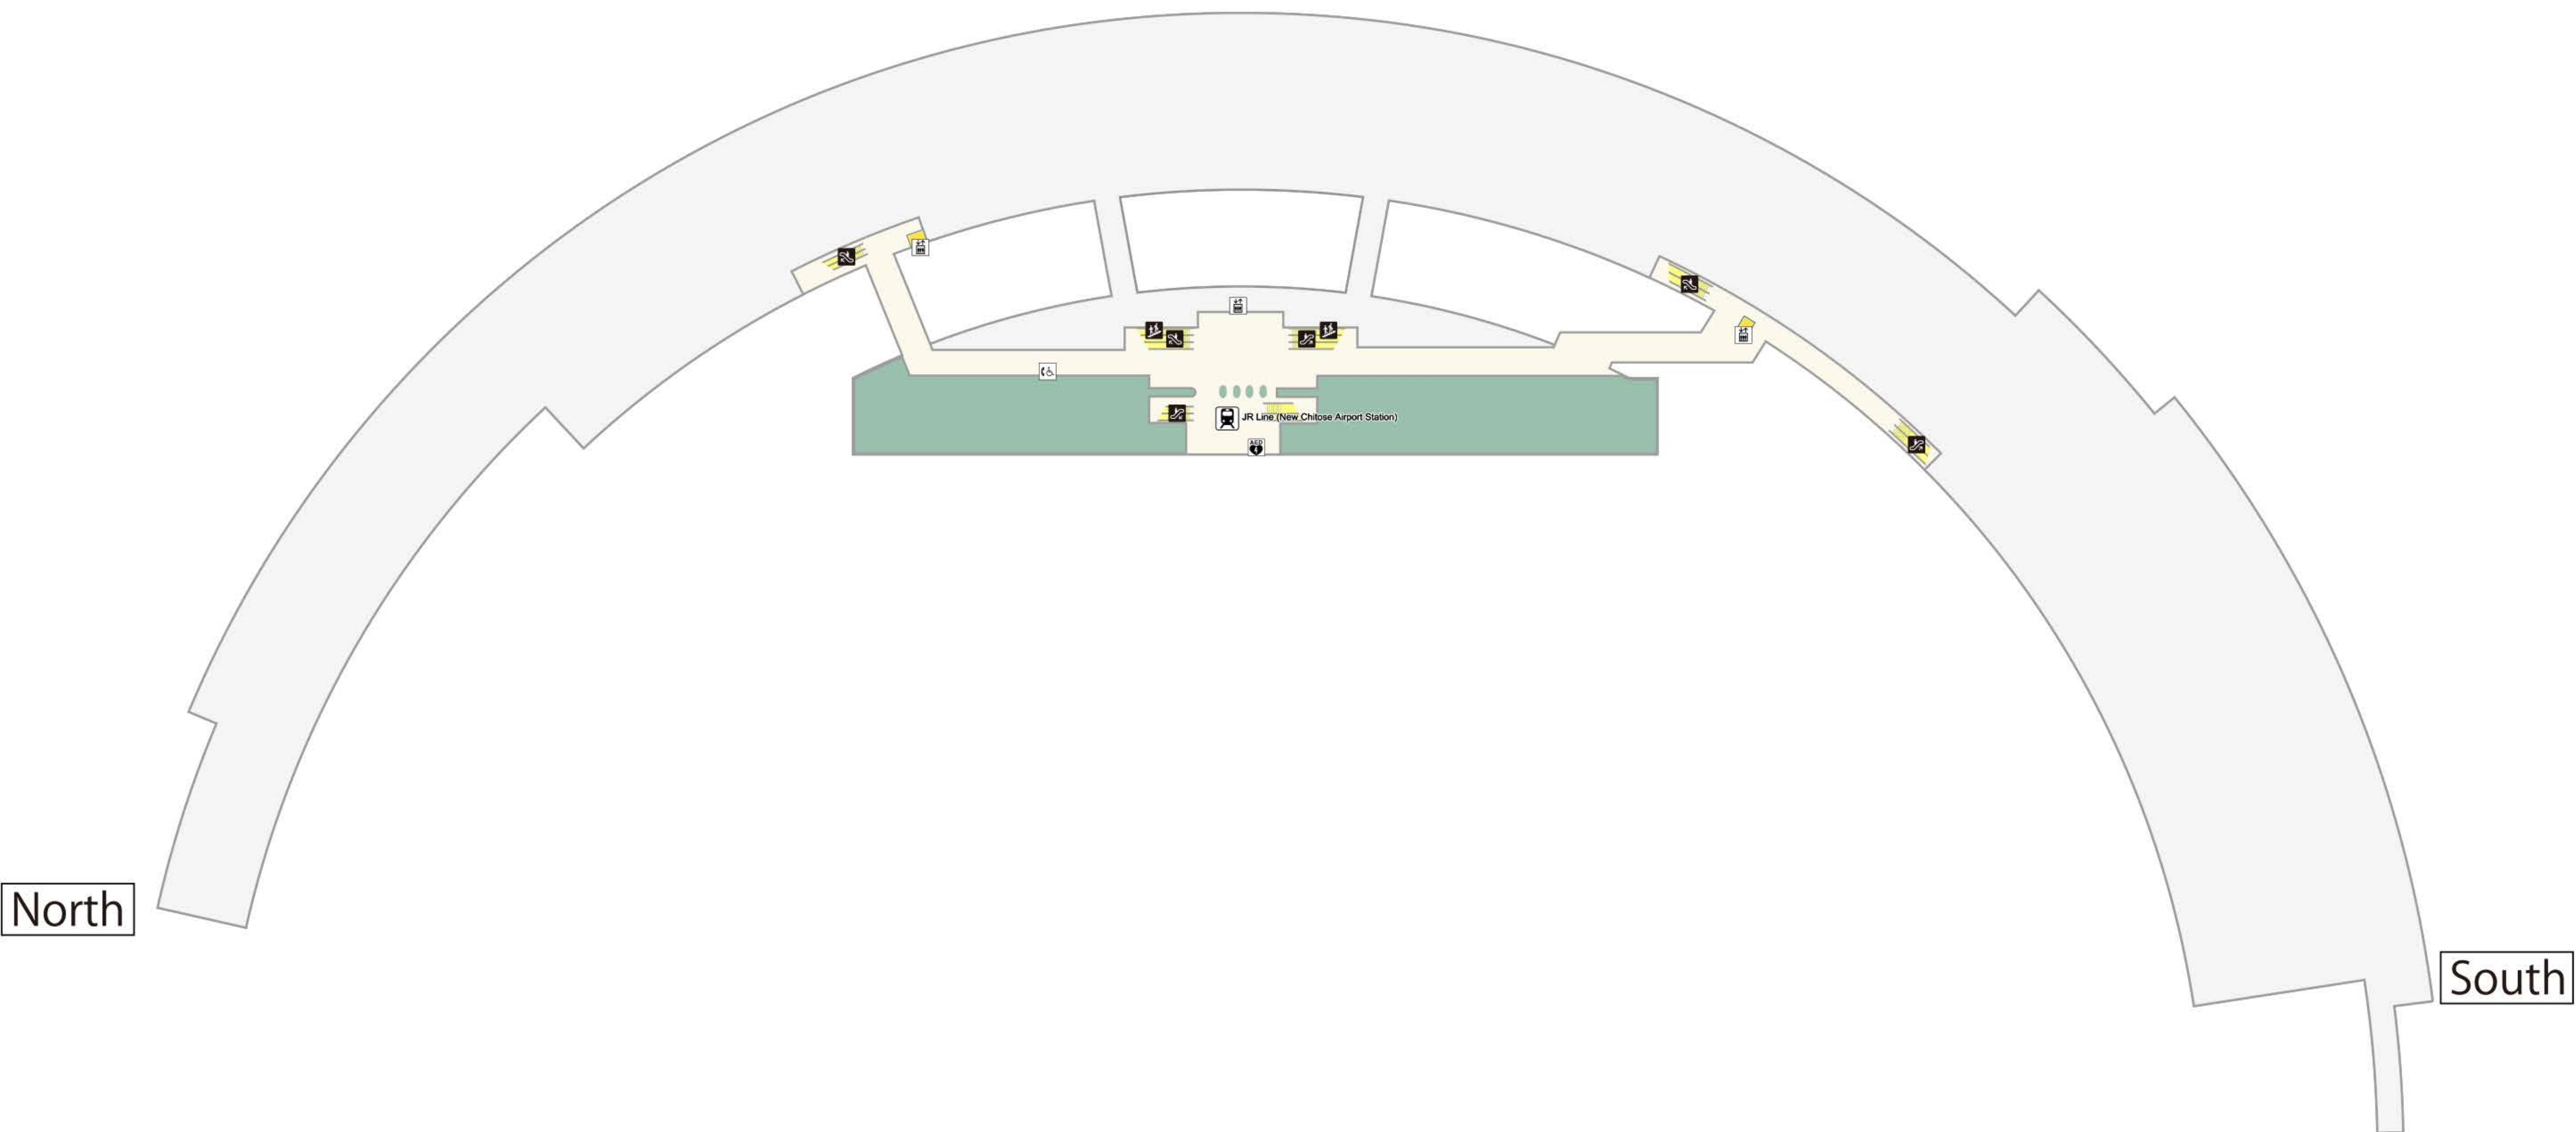

B1F JR New Chitose Airport Sta.

-  JR New Chitose Airport Sta.
-  Elevators
-  Staircase
-  Escalator
-  Pay Phones
-  Automated External Defibrillator