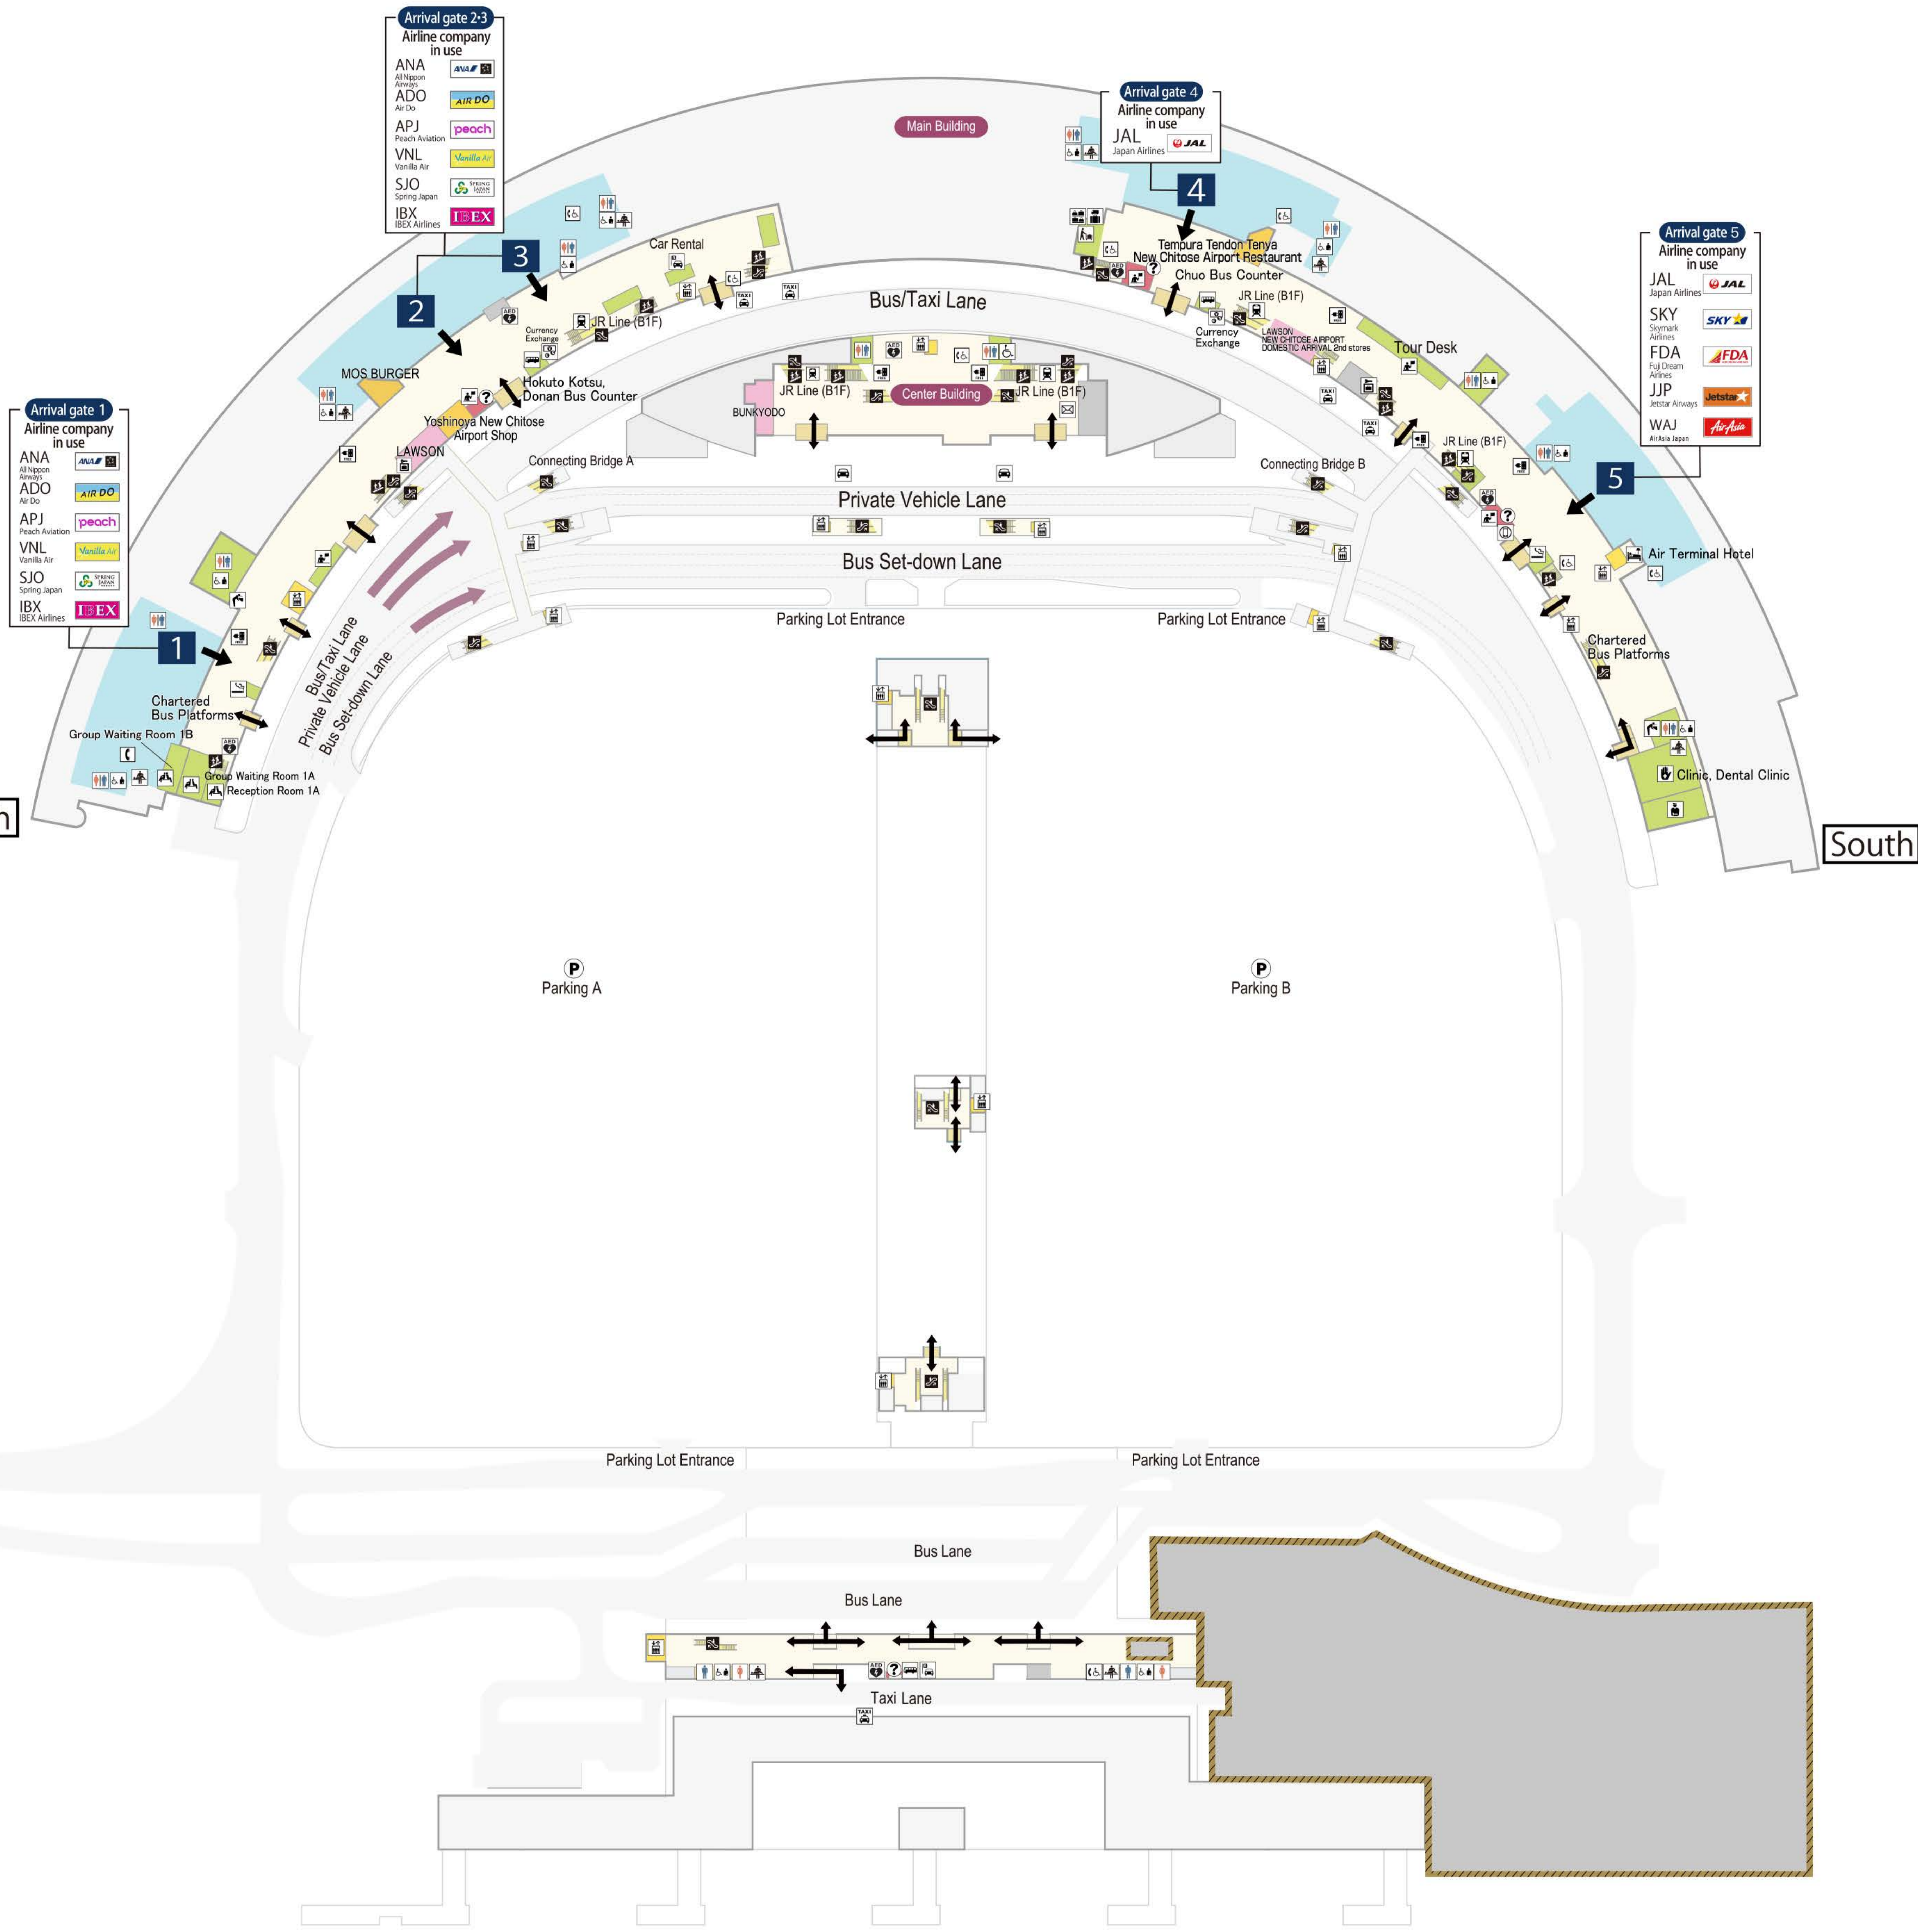

# 1F Domestic : Arrival Lobby International : Curbside Lobby

Domestic Arrival Gate	Tour Desks	Information	Elevators	Staircase
Escalator	Pay Phones	Coin Lockers	Temporary Baggage Storage	Parcel Delivery Service
Porter Service	Tour Group Lounge, Conference Room, Reception Room	Toilets	Mailbox	Bank, Currency Exchange
Free space for free charging	Police Station	Medical Clinic & Dental Service	Automated External Defibrillator	Smoking Area
Drinking Water	Parking	Taxi Stands	Car Rental	Hotel
Bus Counter	Mobile WiFi Rental	Ostomates	Multipurpose sheet	