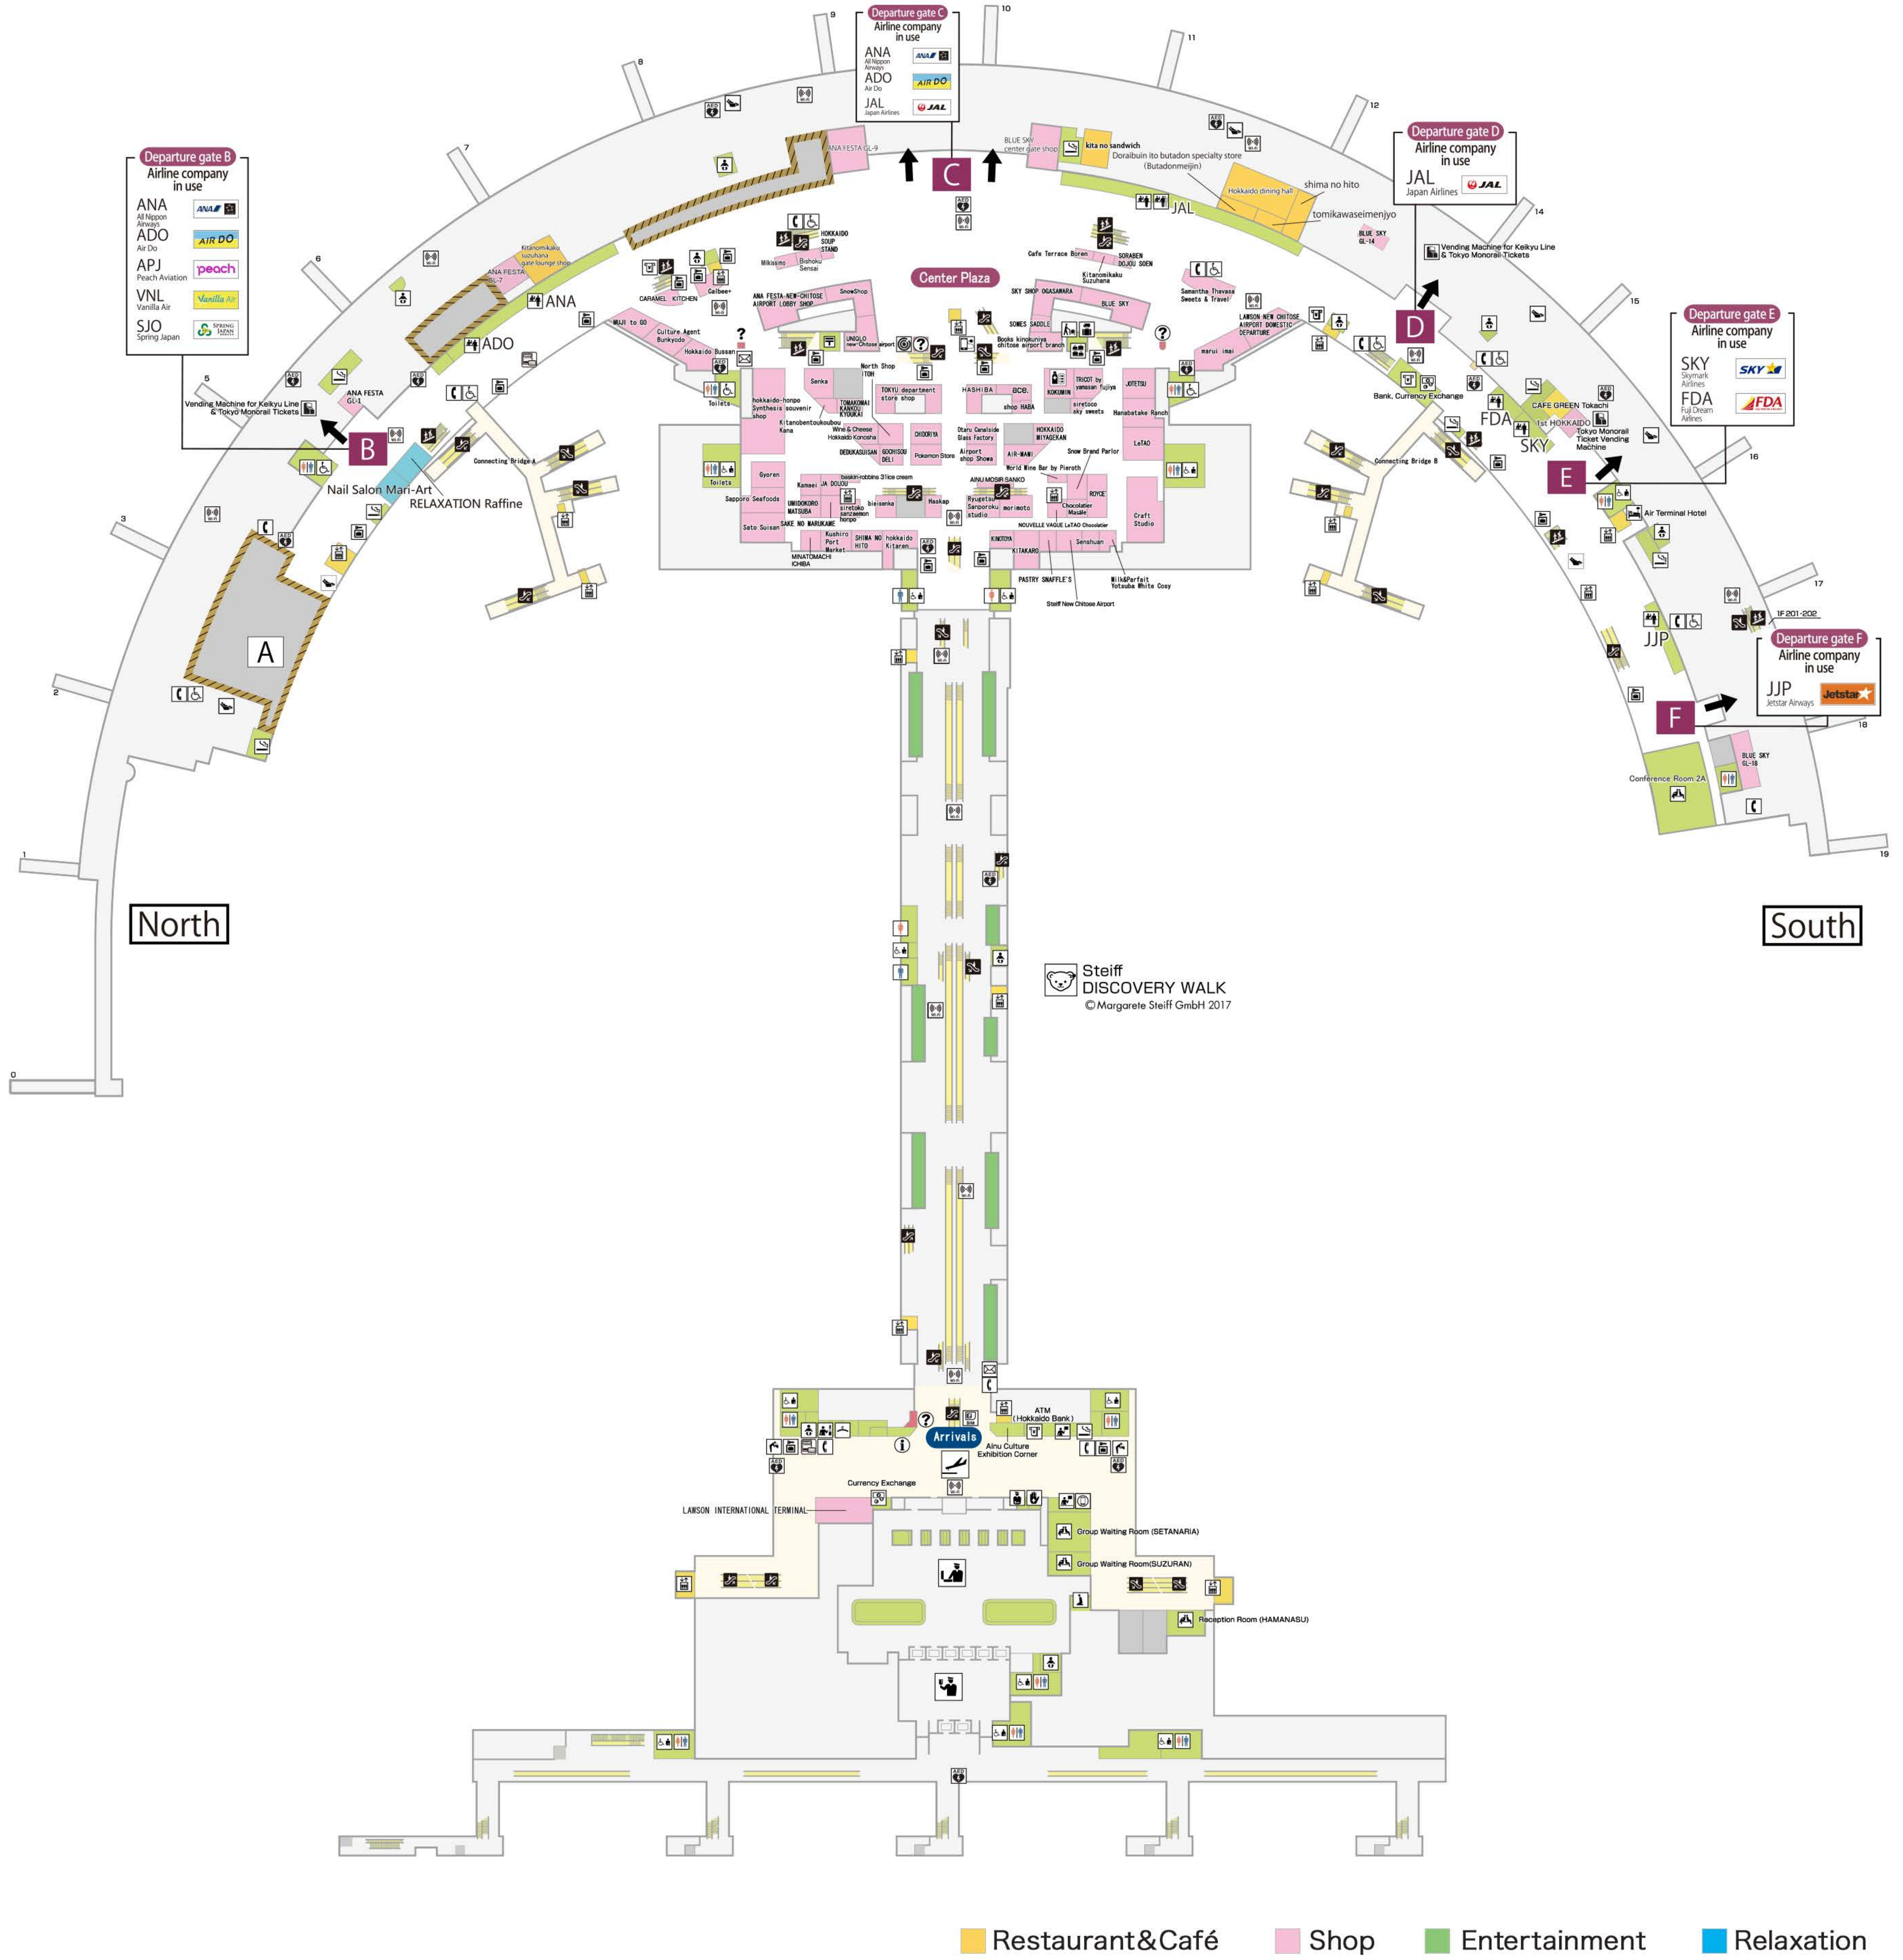

2F

Domestic : Departure Lobby / Shopping World International : Arrival Lobby

Restaurant & Café Shop Entertainment Relaxation

Domestic Departure Gate	International Arrival Gate	Airline Counter	Group Counter	Tour Desks
Customs	Immigration	Information	Elevators	Staircase
Escalator	Pay Phones	Coin Lockers	Post Office	Mailbox
Temporary Baggage Storage	Parcel Delivery Service	Porter Service	Tour Group Lounge, Conference Room, Reception Room	Toilets
Nursery	Powder Room	Dressing Room	Cash Service	Bank, Currency Exchange
WiFi Access Point	Internet	Mobile Phone Charger	Mobile WiFi Rental	Police Station
First-aid Room	Drugstore	Automated External Defibrillator	Prayer Room	Drinking Water
Smoking Area	Keikyu Line & Tokyo Monorail Ticket Vending Machine	Lottery Ticket Booth	Hotel	Prepaid LTE SIM vending machine