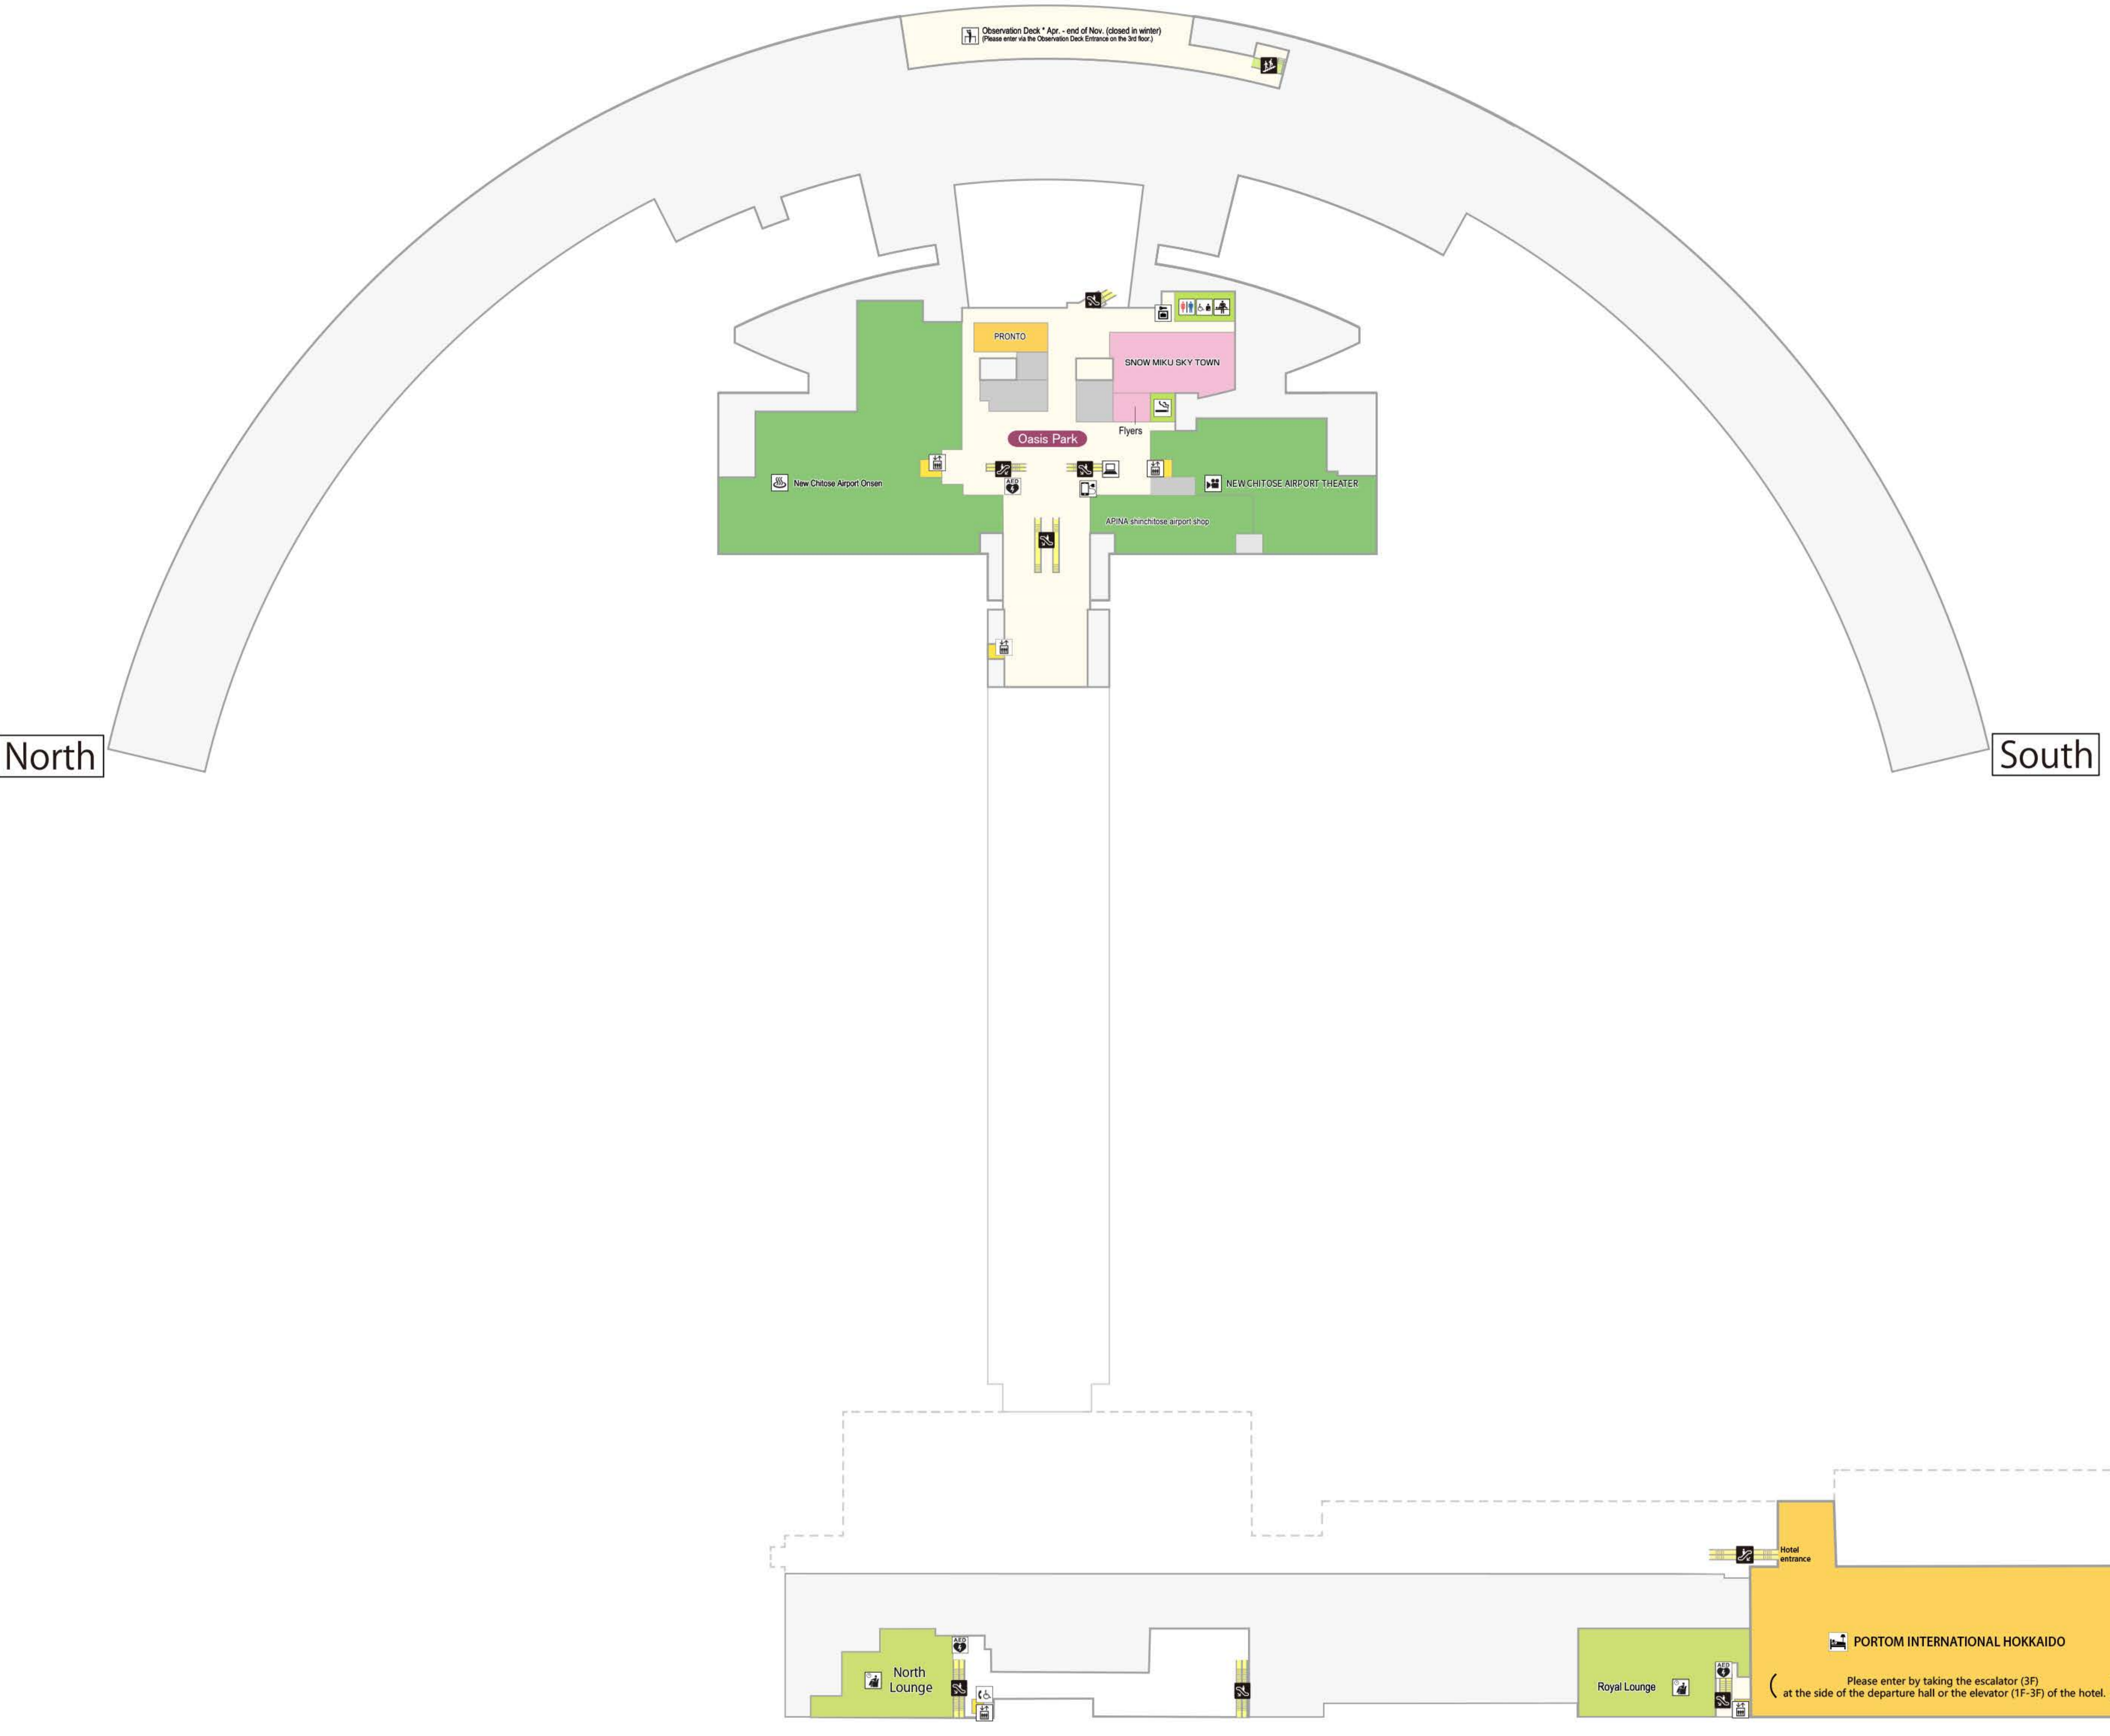

4F Domestic : Oasis Park International : Lounge Food Court

■ Restaurant & Café
 ■ Shop
 ■ Entertainment
 ■ Relaxation

Elevators	Staircase	Escalator	Pay Phones	Coin Lockers
Lounge	Toilets	Internet	Mobile Phone Charger	Automated External Defibrillator
Smoking Area	Observation Deck	Ostomates	Multipurpose sheet	Hotel

New Chitose Airport Onsen
 NEW CHITOSE AIRPORT THEATER