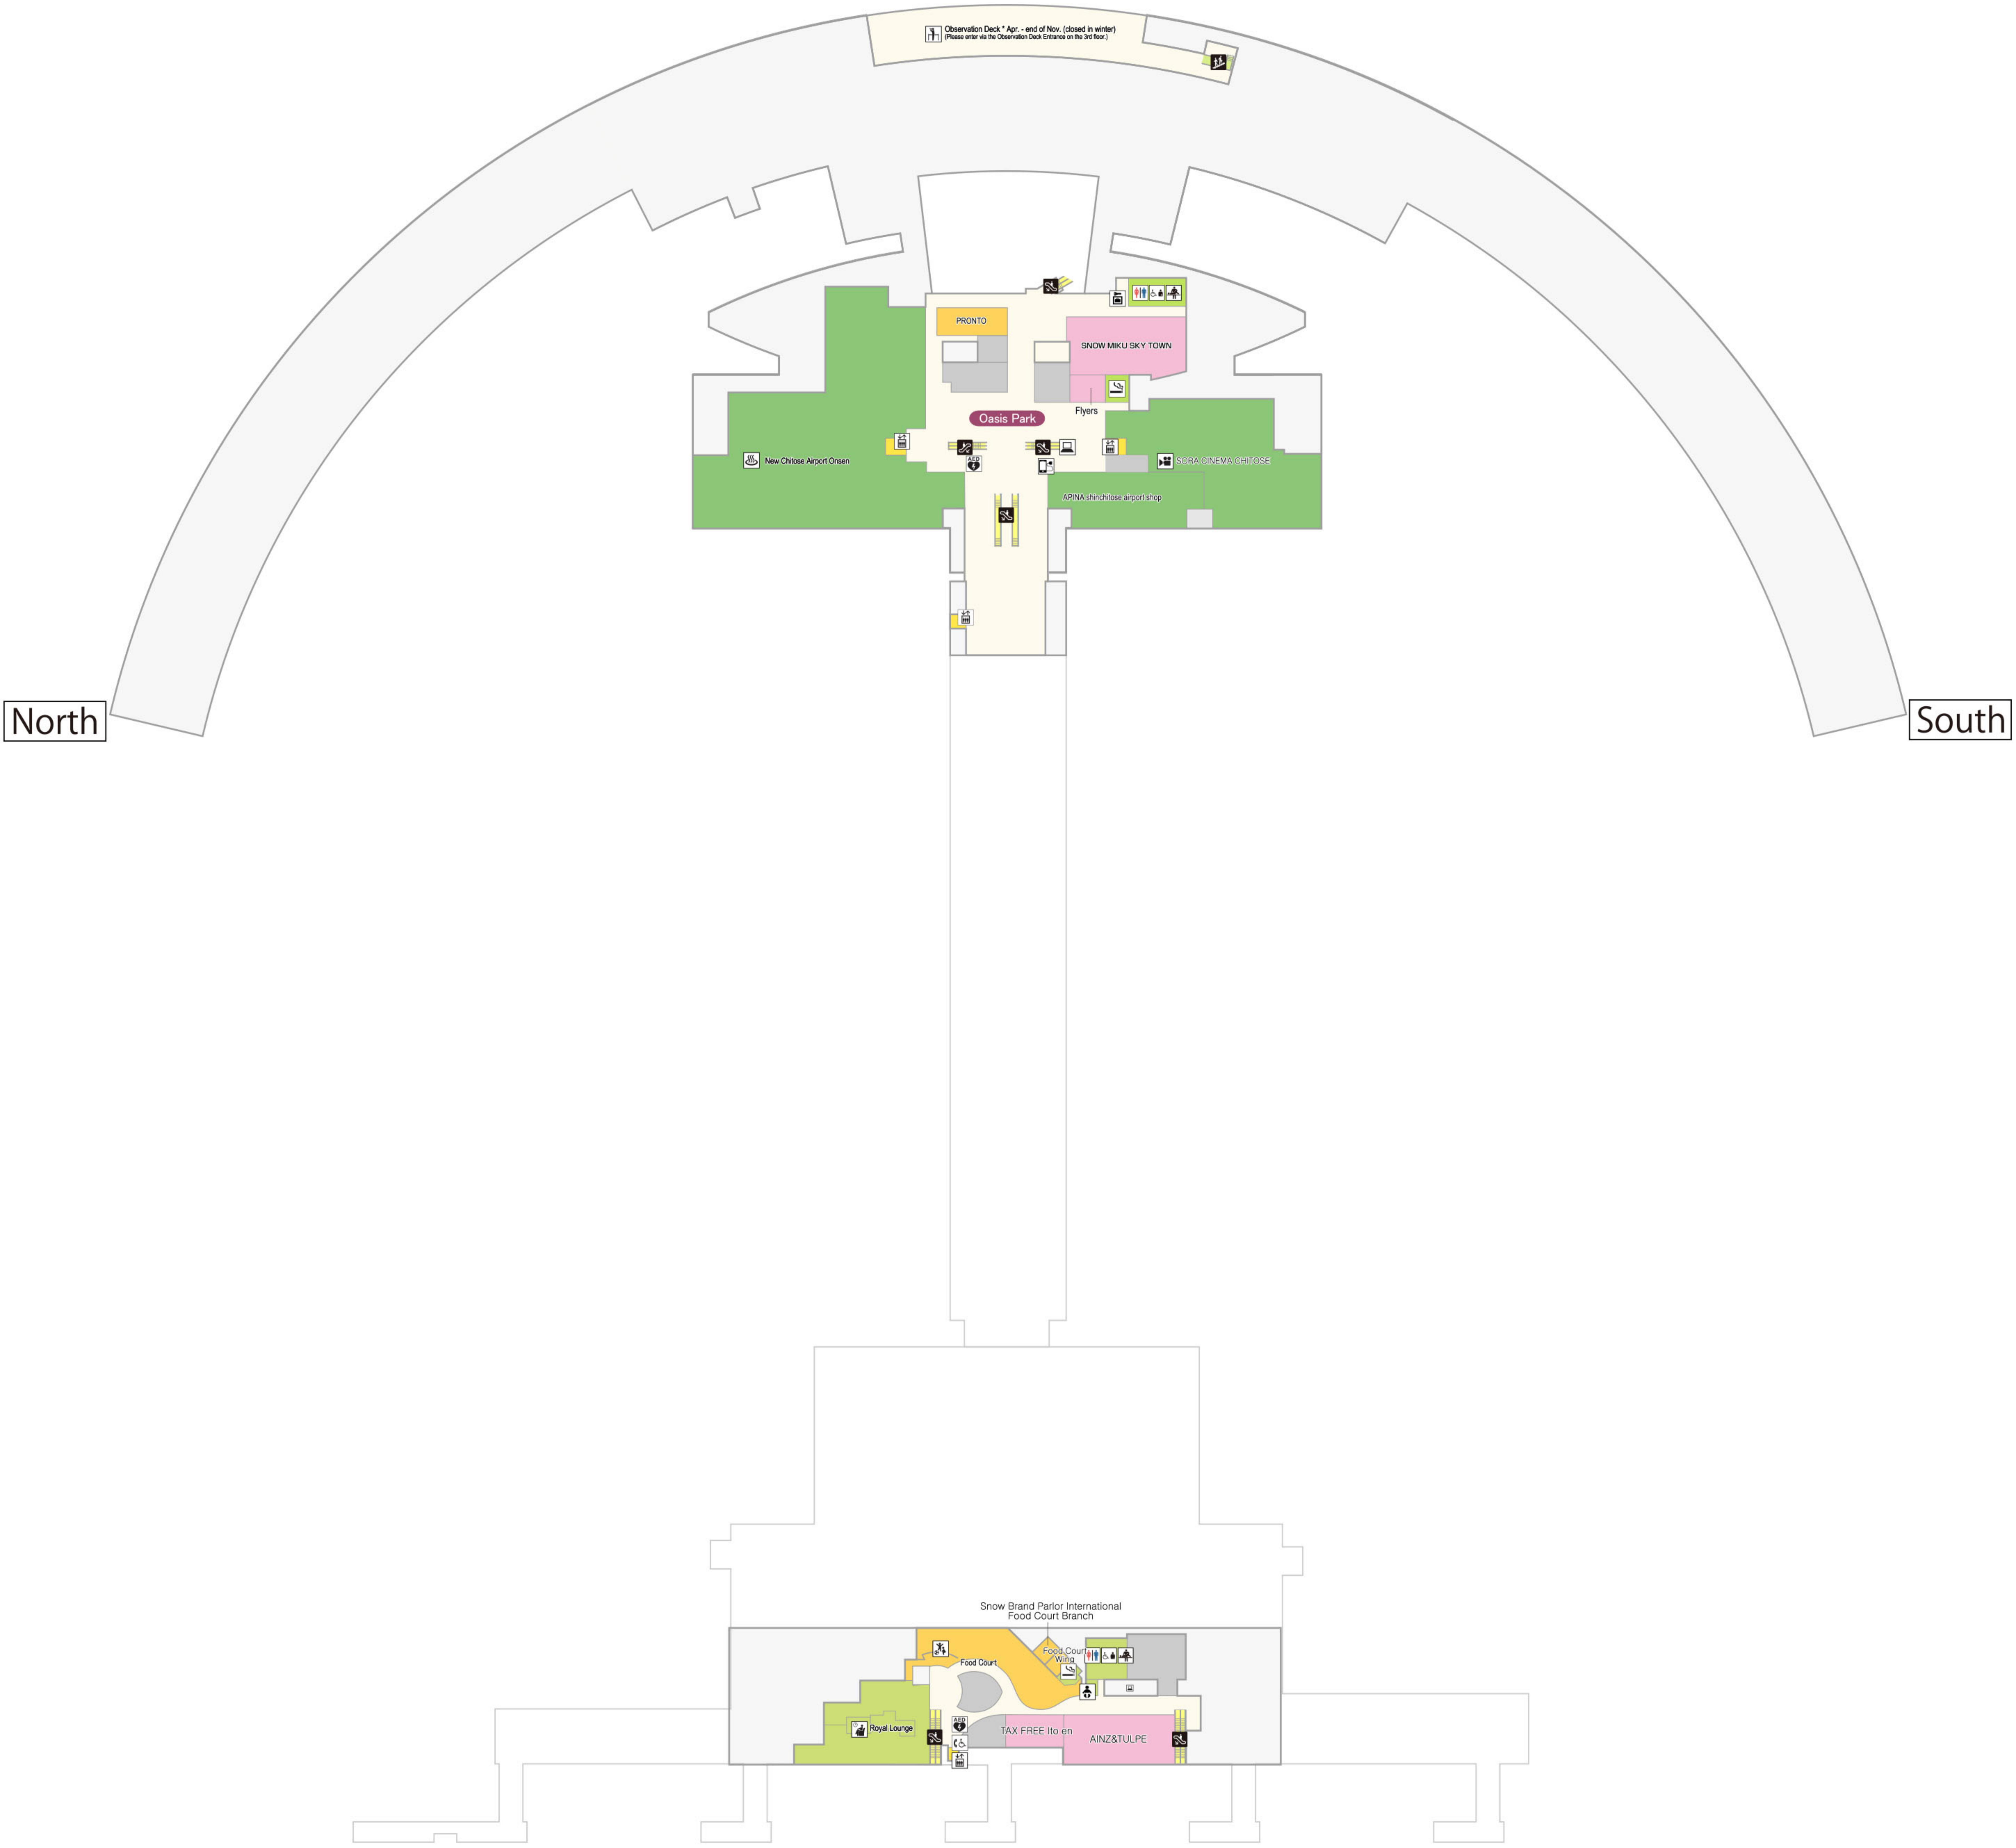

# 4F Domestic : Oasis Park International : Lounge Food Court

■ Restaurant & Café   
 ■ Shop   
 ■ Entertainment   
 ■ Relaxation

Elevators	Staircase	Escalator	Pay Phones	Coin Lockers
Lounge	Toilets	Nursery	Internet	Mobile Phone Charger
Automated External Defibrillator	Smoking Area	Observation Deck	Kid's Park	Ostomates
Multipurpose sheet				
New Chitose Airport Onsen		SORA CINEMA CHITOSE		