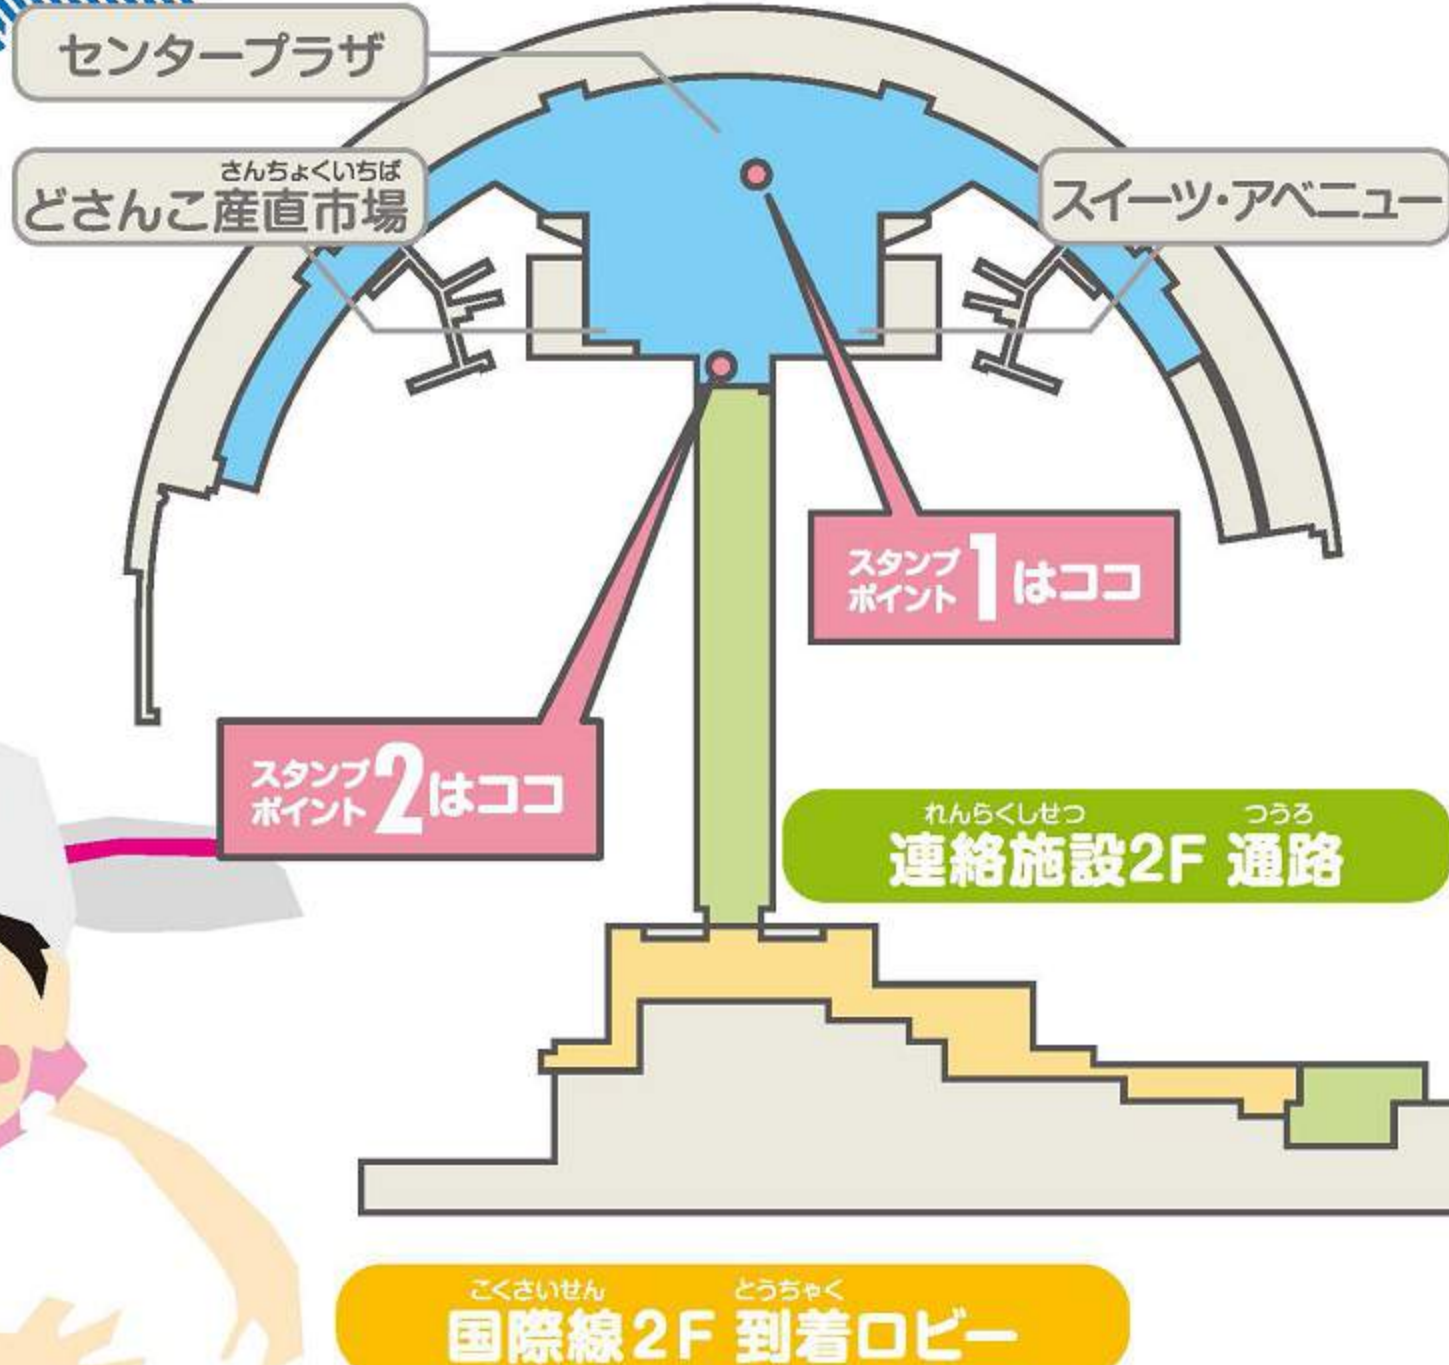

There are six stamps.

3 ゴールへ

The goal

スタンプが6つそろったら、国内線4Fの「フライヤーズ」へ行こう!

When you get six stamps, go to the Flyers shop on the fourth floor of the Domestic Terminal. You'll receive a small gift.

2F

国内線2F 出発ロビー