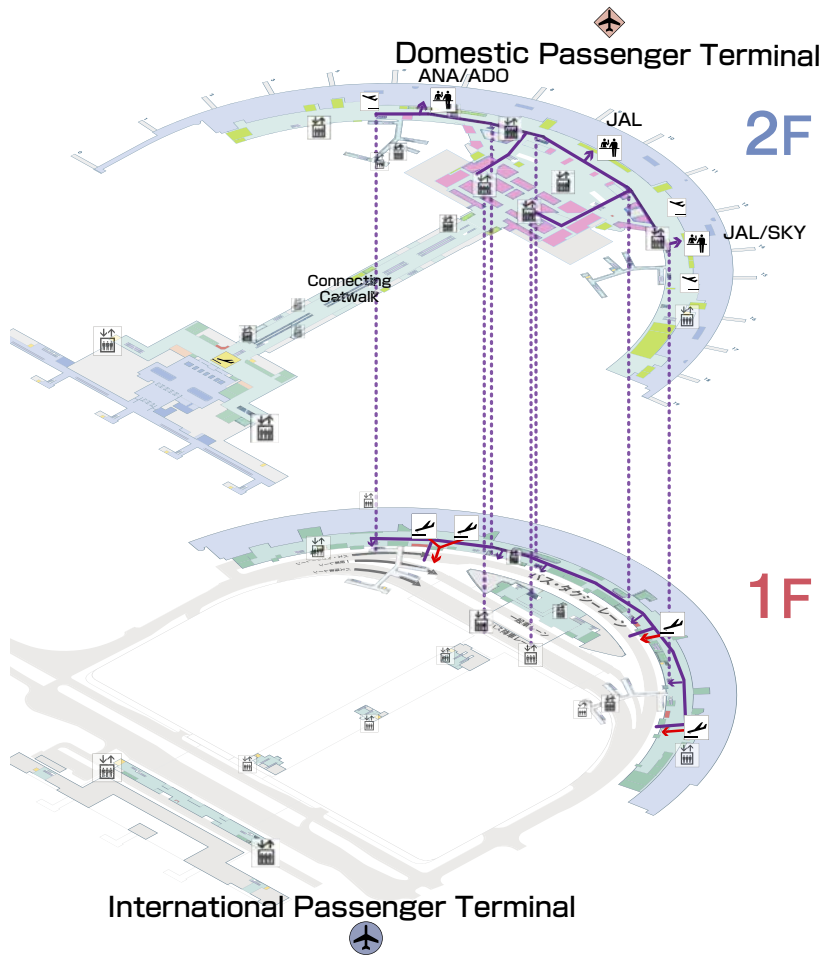

Bus Connections

From the 1F Arrival Lobby, follow the red arrows → to the 1F Bus Boarding Area.

To Airline Counters

From the 1F Bus Disembarking Stop, follow the purple arrows → to the 2F Airline Counters.

- Fixed Route Bus Platforms
- Reserved Taxi Stands
- Platforms for the Physically Disabled
- Intercity and Airport Limousine Bus Drop-Off Points
- Taxi Stands
- Intercity and Airport Limousine Bus Platforms
- Chartered Bus Platforms

● Airport Limousine Buses

Destinations	Platform No.
Downtown Sapporo (via Sapporo Dome) / Keio Plaza Hotel Sapporo	14 22
Oyachi/Asabu/Miyanosawa/Kita 24 jo (via Kanjo Dori East)	18 20
Makomanai/Maruyama Bus Center	12 21
Jozankei Onsen	21

※Ski Bus suspended during winter.

● etc

Destinations	Platform No.
Reserved Taxi Stands	10 18
Fixed Route Bus Platforms	1 2 28 29
Platforms for the Physically Disabled	8 16
Taxi Stands	11 17
Chartered Bus Platforms	3 ~ 7 23 ~ 27
Intercity and Airport Limousine Bus Drop-Off Points	1 ~ 9