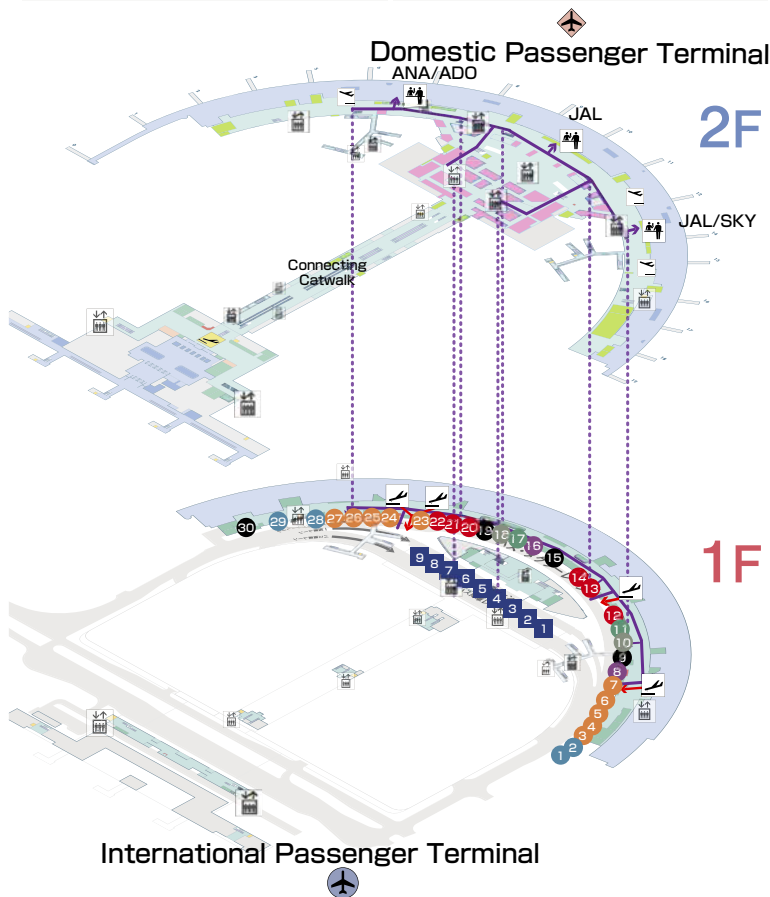

**Bus Connections**

From the 1F Arrival Lobby, follow the red arrows → to the 1F Bus Boarding Area.

**To Airline Counters**

From the 1F Bus Disembarking Stop, follow the purple arrows → to the 2F Airline Counters.

- Fixed Route Bus Platforms
- Reserved Taxi Stands
- Platforms for the Physically Disabled
- Intercity and Airport Limousine Bus Drop-Off Points
- Taxi Stands
- Intercity and Airport Limousine Bus Platforms
- Chartered Bus Platforms

**● Airport Limousine Buses**

Destinations	Platform No.
Downtown Sapporo (via Sapporo Dome) / Keio Plaza Hotel Sapporo	14 22
Oyachi/Kita 24 jo (via Asabu)/Miyanosawa/Higashi kuyakusho mae(Via Kanjo Dori East)	18 20
Makomanai/Maruyama Bus Center	12 21
Jozankei Onsen	21