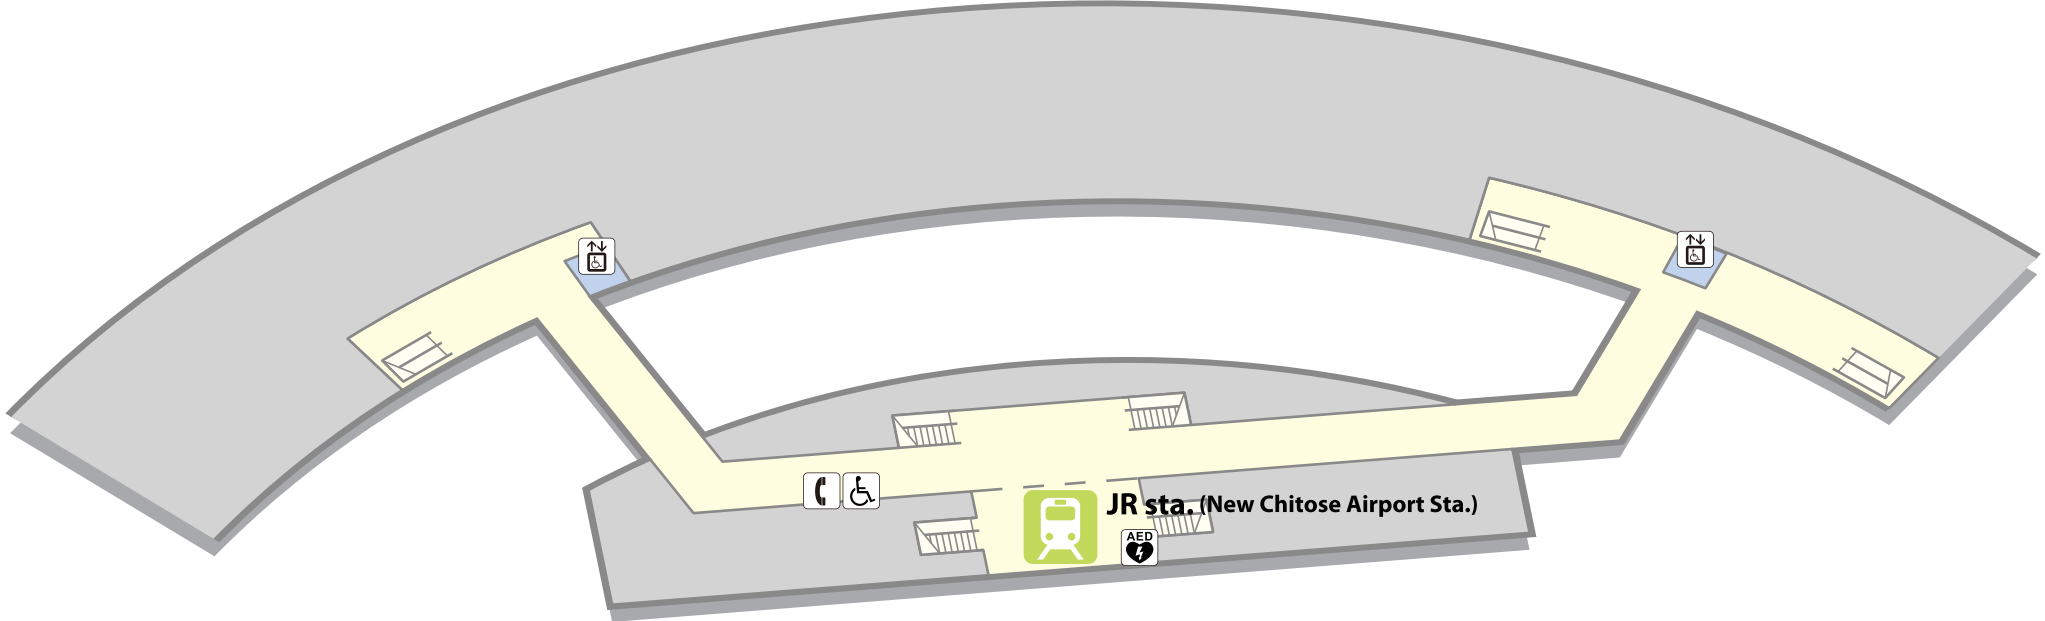

B1F JR sta. (New Chitose Airport Sta.)

-  Elevator
-  AED
-  Payphone