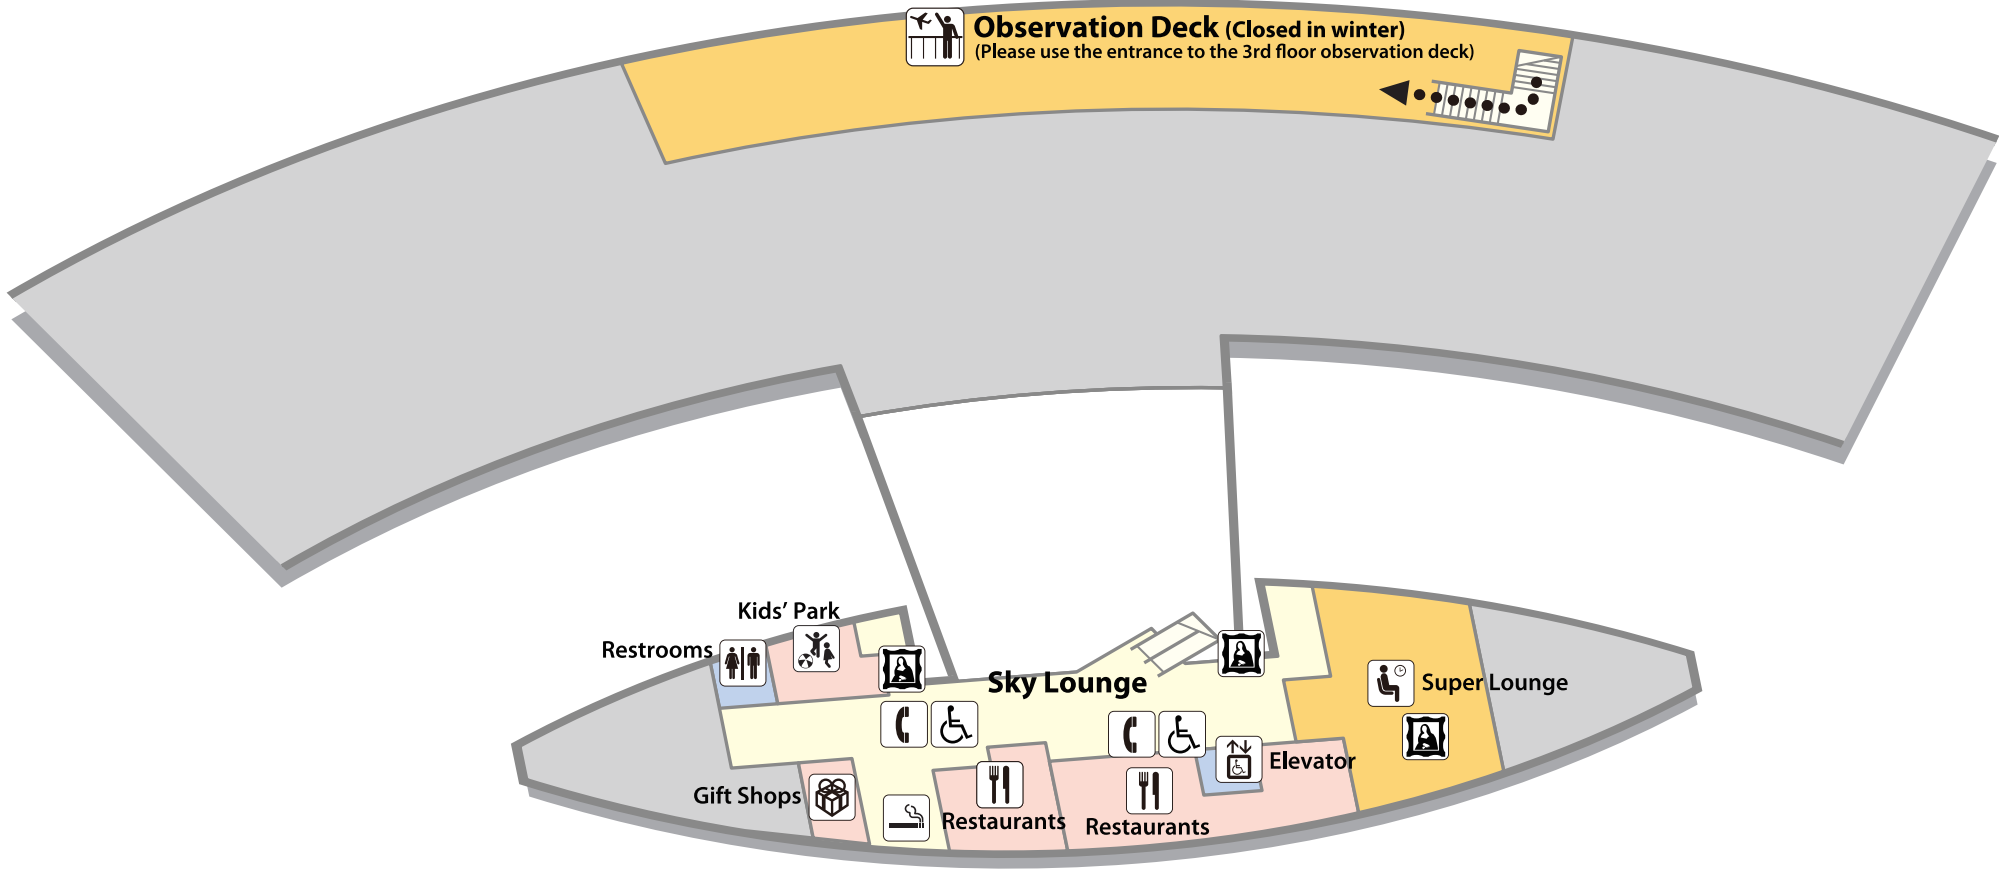

4F Lounge & Information Area

Sky Lounge

- | | | | | |
|-----------|------------------|-------------|-------------------|----------|
| Restrooms | Super Lounge | Gift Shops | Fine Arts/Gallery | Payphone |
| Elevator | Observation Deck | Restaurants | Smoking Area | |
| | Kids' Park | | | |