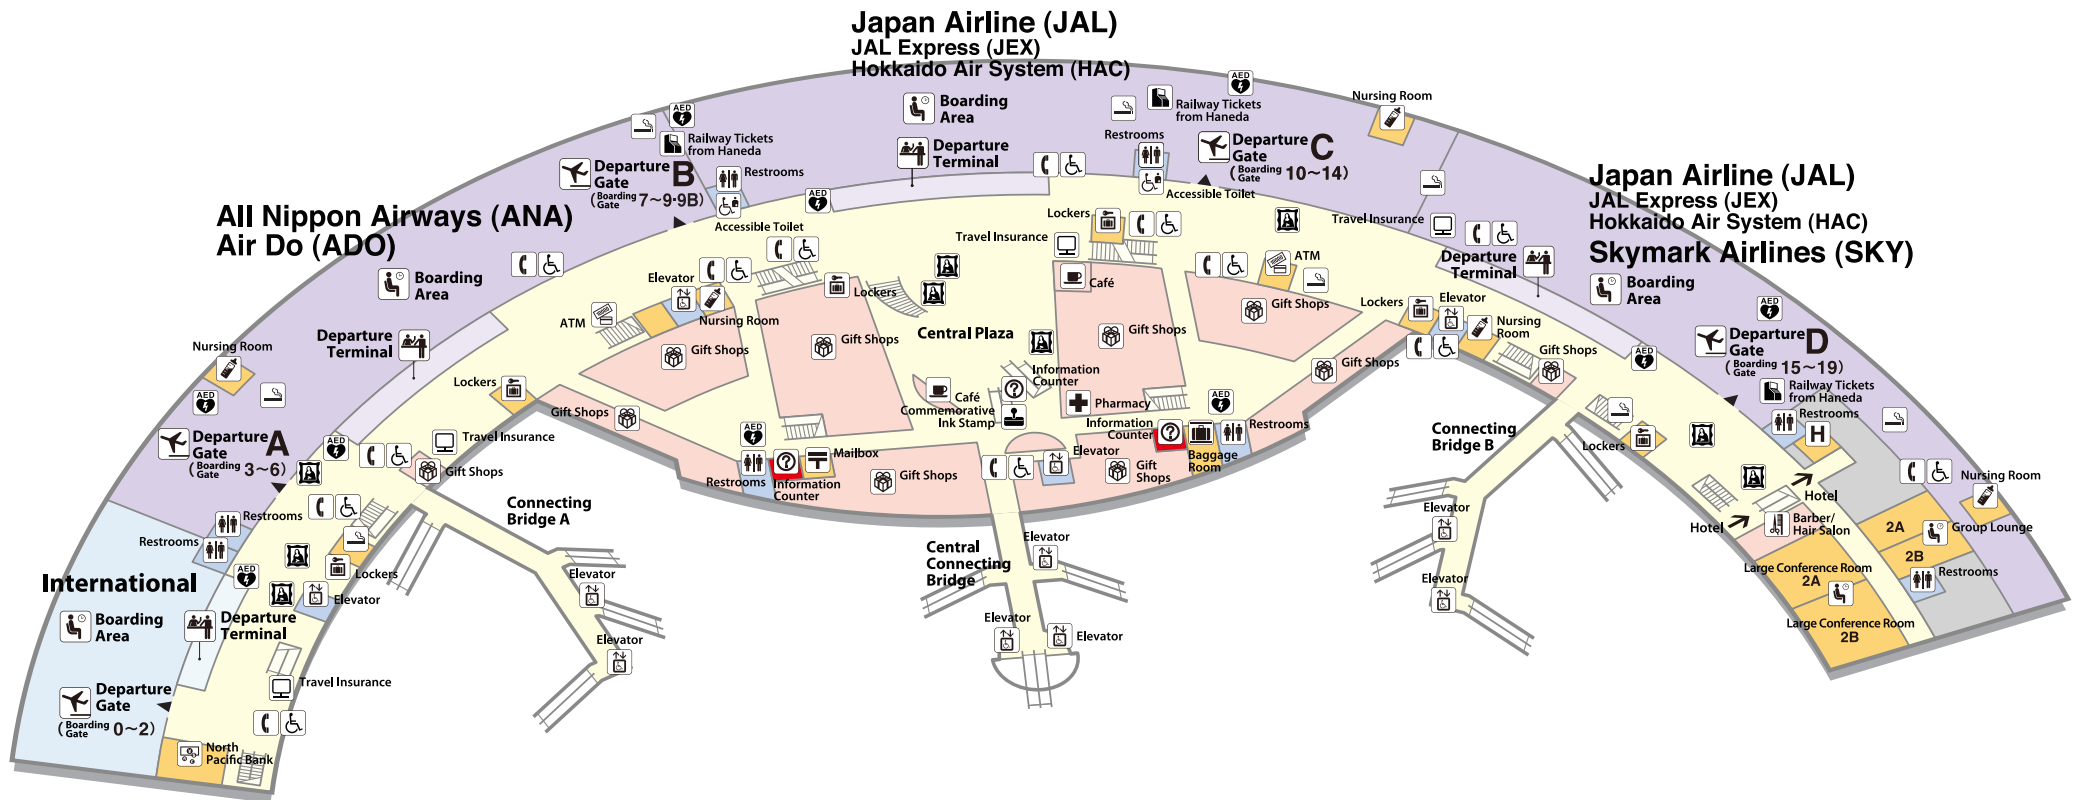

2F Departures and Gifts Fleur Shopping World

- | | | | | | |
|---------------------|-------------------|------------------------------|------------------|-------------------|-------------------------|
| Departure Gate | Restrooms | Travel Insurance | Mailbox | Barber/Hair Salon | Fine Arts/Gallery |
| Departure Terminal | Accessible Toilet | Railway Tickets from Haneda | ATM | Gift Shops | AED |
| Boarding Area | Elevator | Group Lounge/Conference Room | Foreign Exchange | Café | Commemorative Ink Stamp |
| Information Counter | Lockers | Nursing Room | Hotel | Pharmacy | Payphone |
| | Baggage Room | | | | Smoking Area |