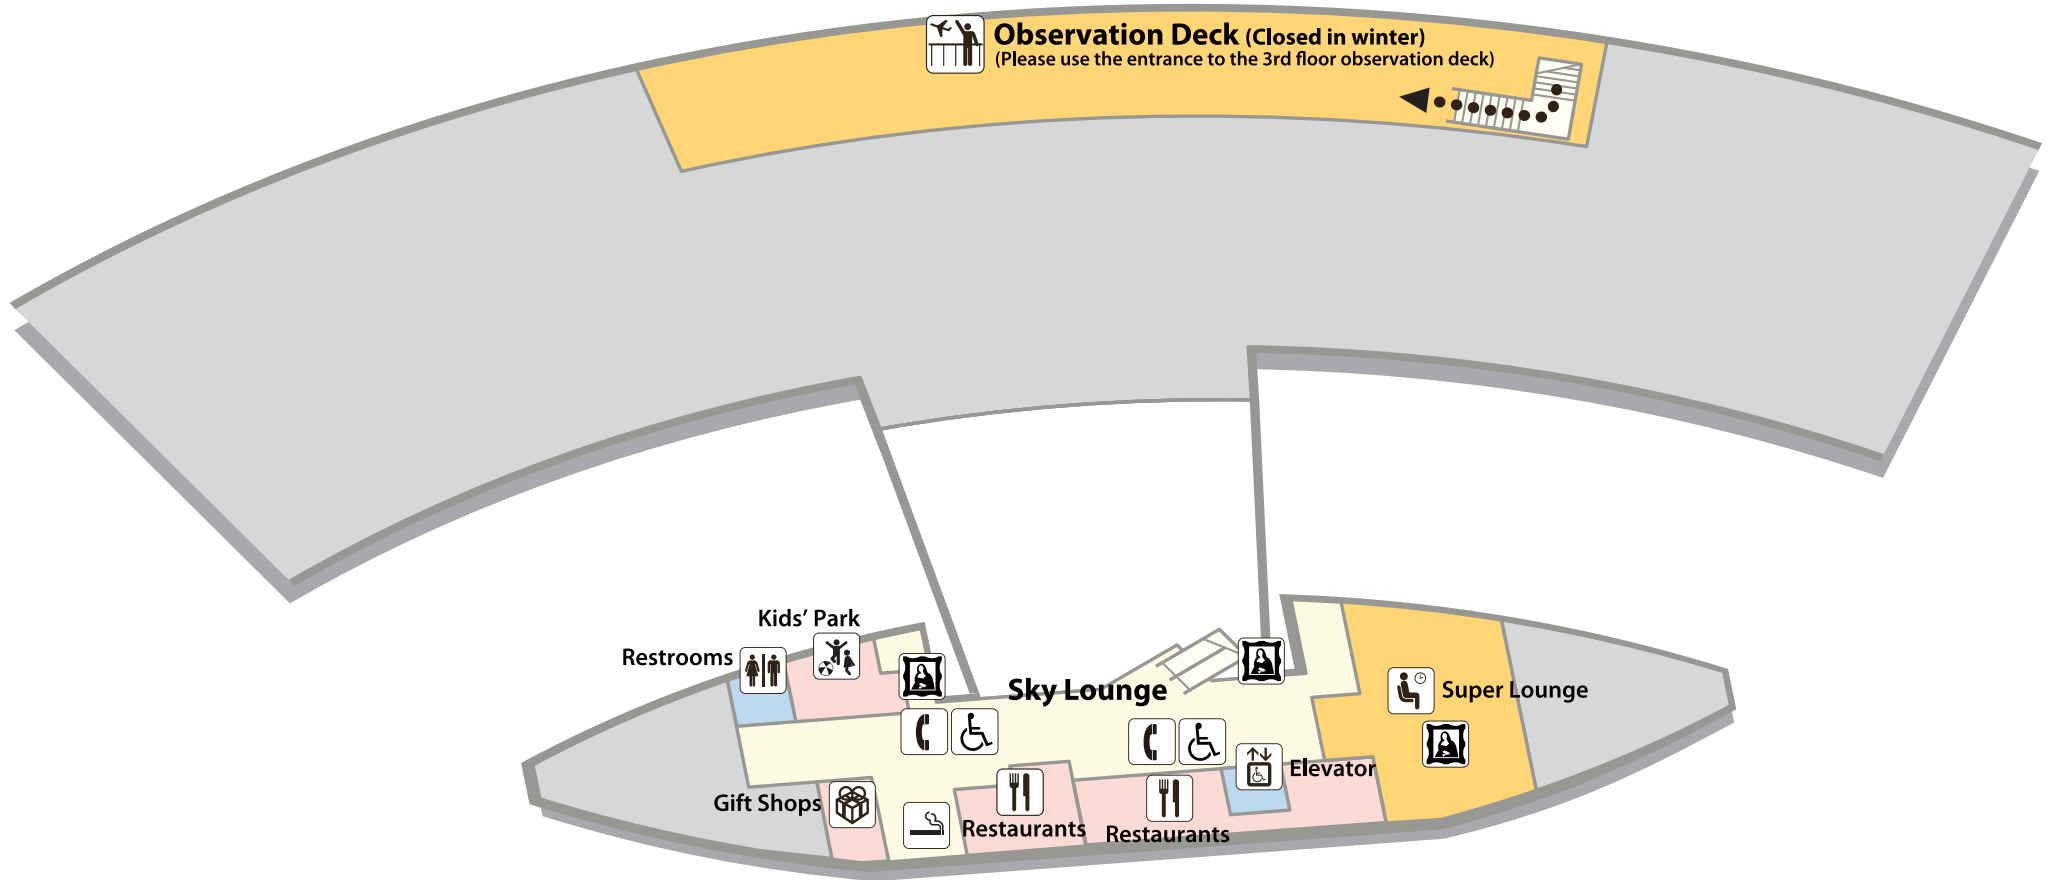

# 4F Lounge & Information Area Sky Lounge

- |           |                  |             |                   |          |
|-----------|------------------|-------------|-------------------|----------|
| Restrooms | Super Lounge     | Gift Shops  | Fine Arts/Gallery | Payphone |
| Elevator  | Observation Deck | Restaurants | Smoking Area      |          |
|           | Kids' Park       |             |                   |          |