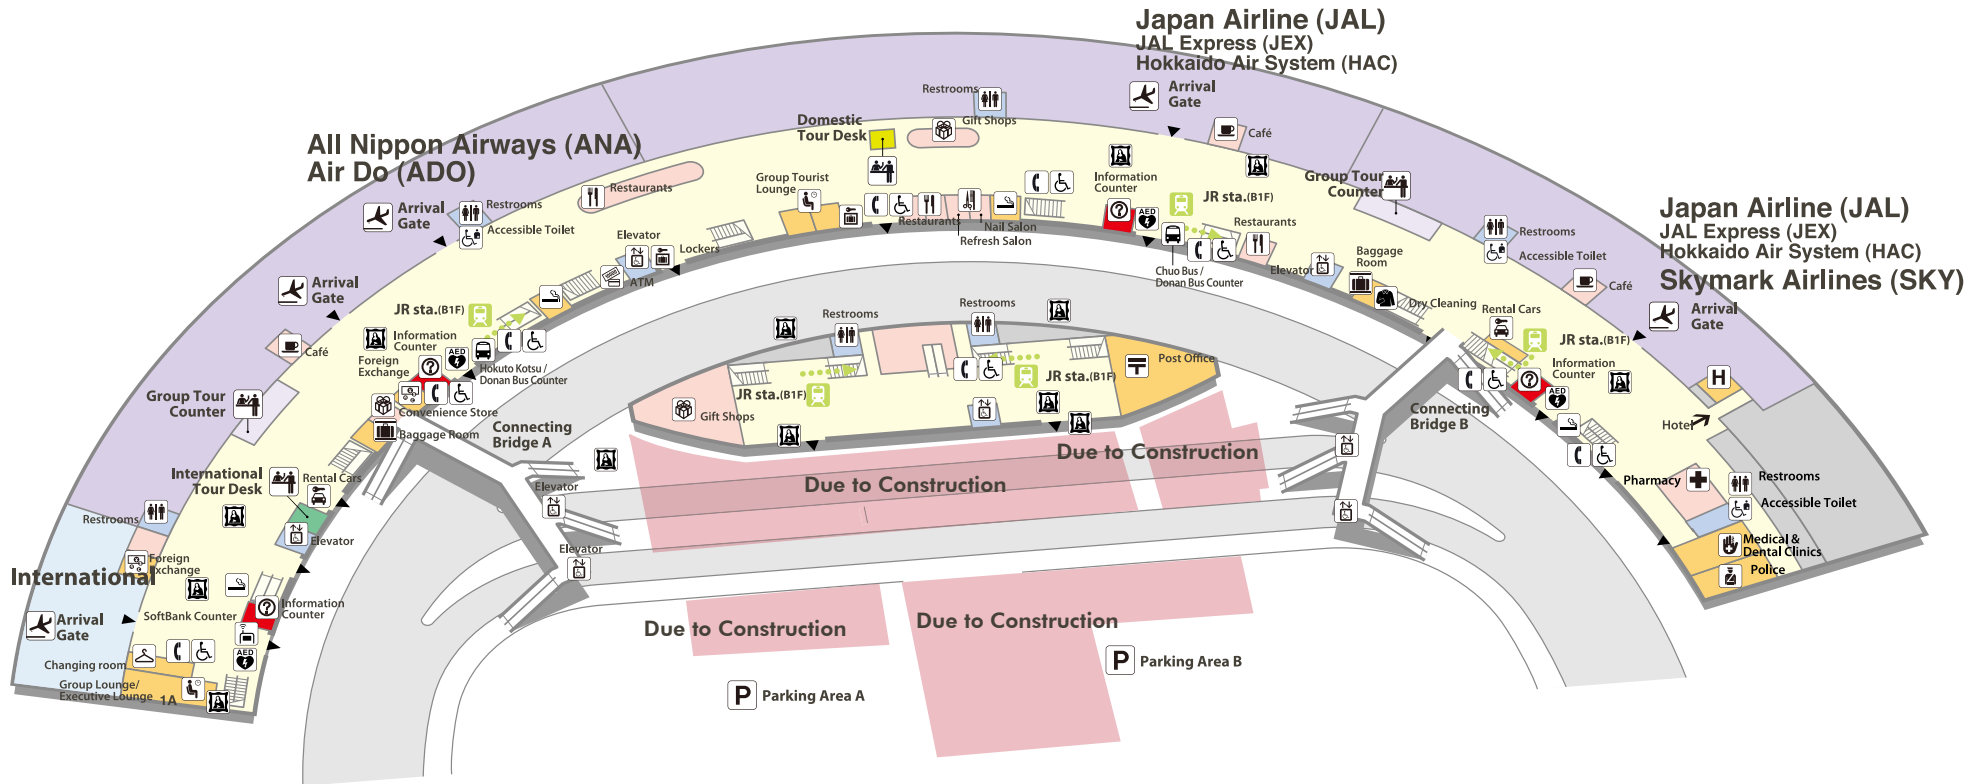

1F Arrivals and Service Facilities

Fleur Gift Shops and Cafés

- | | | | | | |
|-------------------------|-------------------|----------------------|--------------------------|-------------------|-------------------|
| Arrival Gate | Restrooms | Cell Phone Counter | Post Office | Barber/Hair Salon | Fine Arts/Gallery |
| Group Tour Counter | Accessible Toilet | Rental Cars | ATM | Dry Cleaning | AED |
| International Tour Desk | Elevator | Bus Information | Foreign Exchange | Gift Shops | Payphone |
| Domestic Tour Desk | Lockers | Group Tourist Lounge | Medical & Dental Clinics | Restaurants | Smoking Area |
| Information Counter | Baggage Room | Changing room | Police | Café | |
| Parking Area | | | Hotel | Pharmacy | |