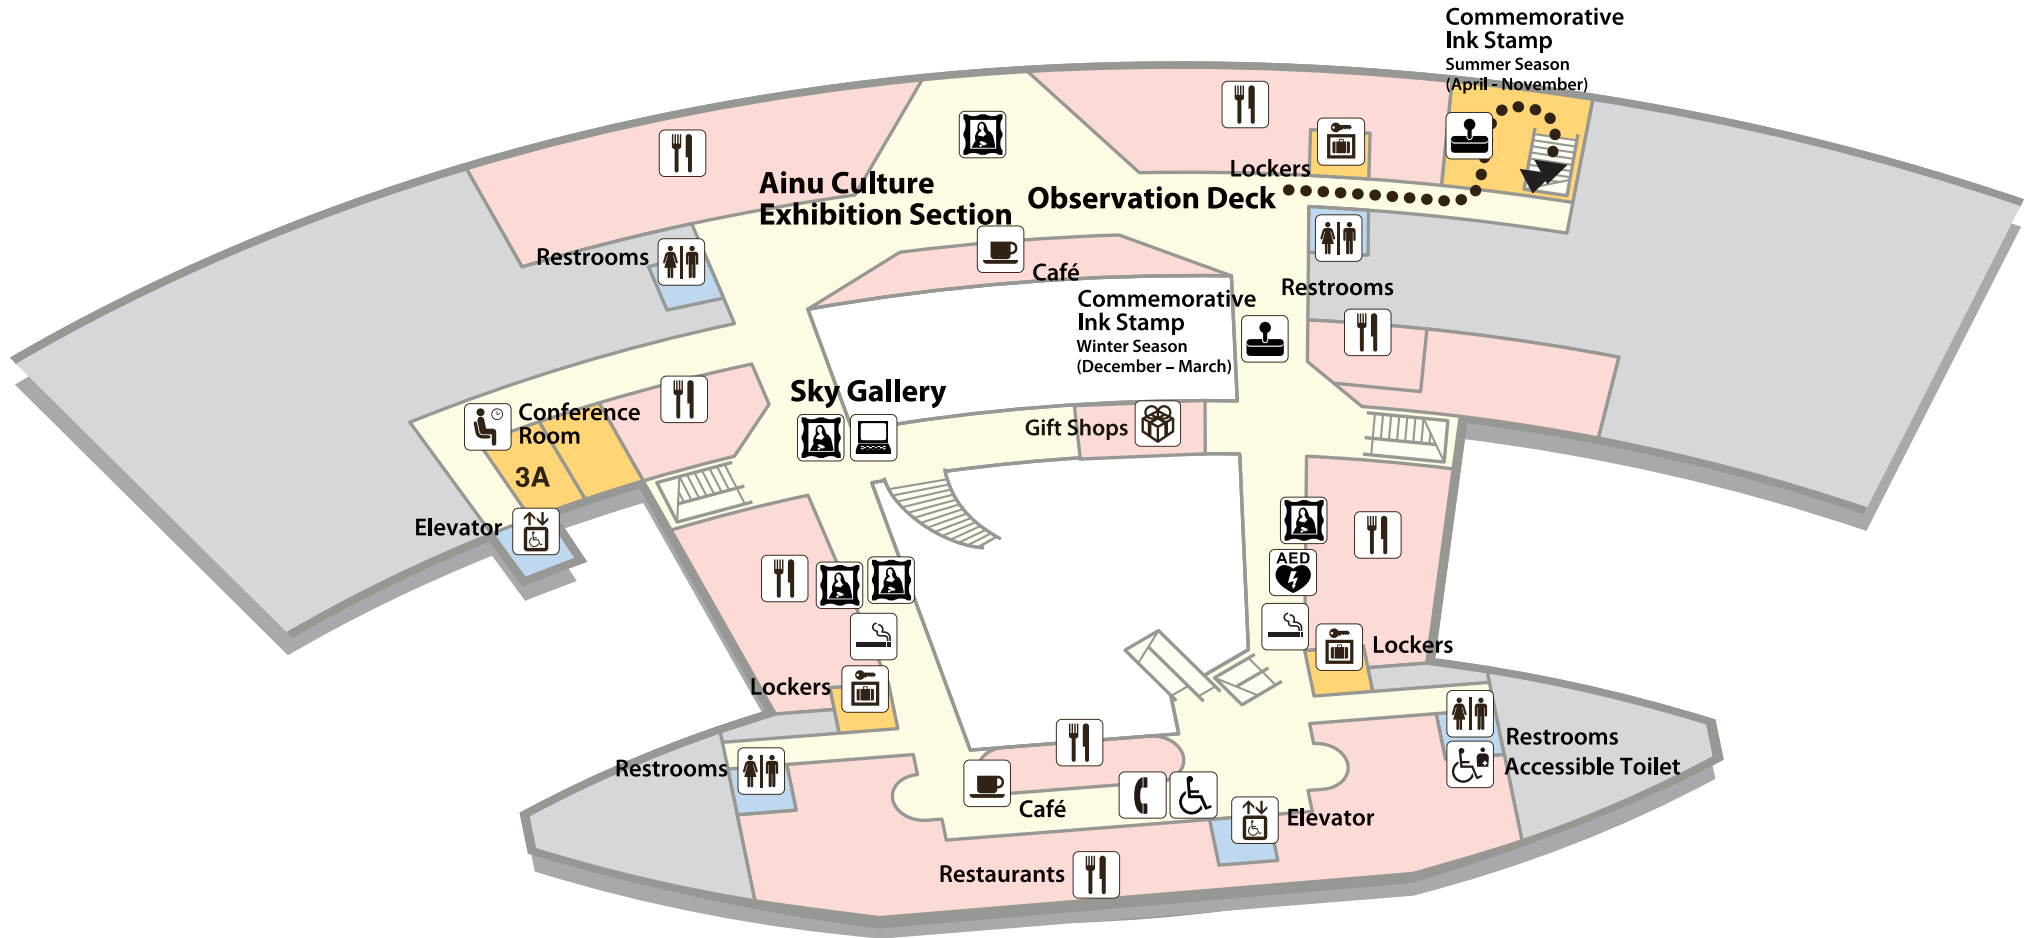

# 3F Restaurants & Cafés

## Fleur Gourmet World

- |                   |                          |                         |                   |              |
|-------------------|--------------------------|-------------------------|-------------------|--------------|
| Restrooms         | Lockers                  | Restaurants             | Fine Arts/Gallery | Payphone     |
| Accessible Toilet | Conference Room          | Café                    | AED               | Smoking Area |
| Elevator          | Photo Studio             | Commemorative Ink Stamp | Gift Shops        |              |
|                   | Internet Terminal Corner | Lottery Ticket Booth    |                   |              |