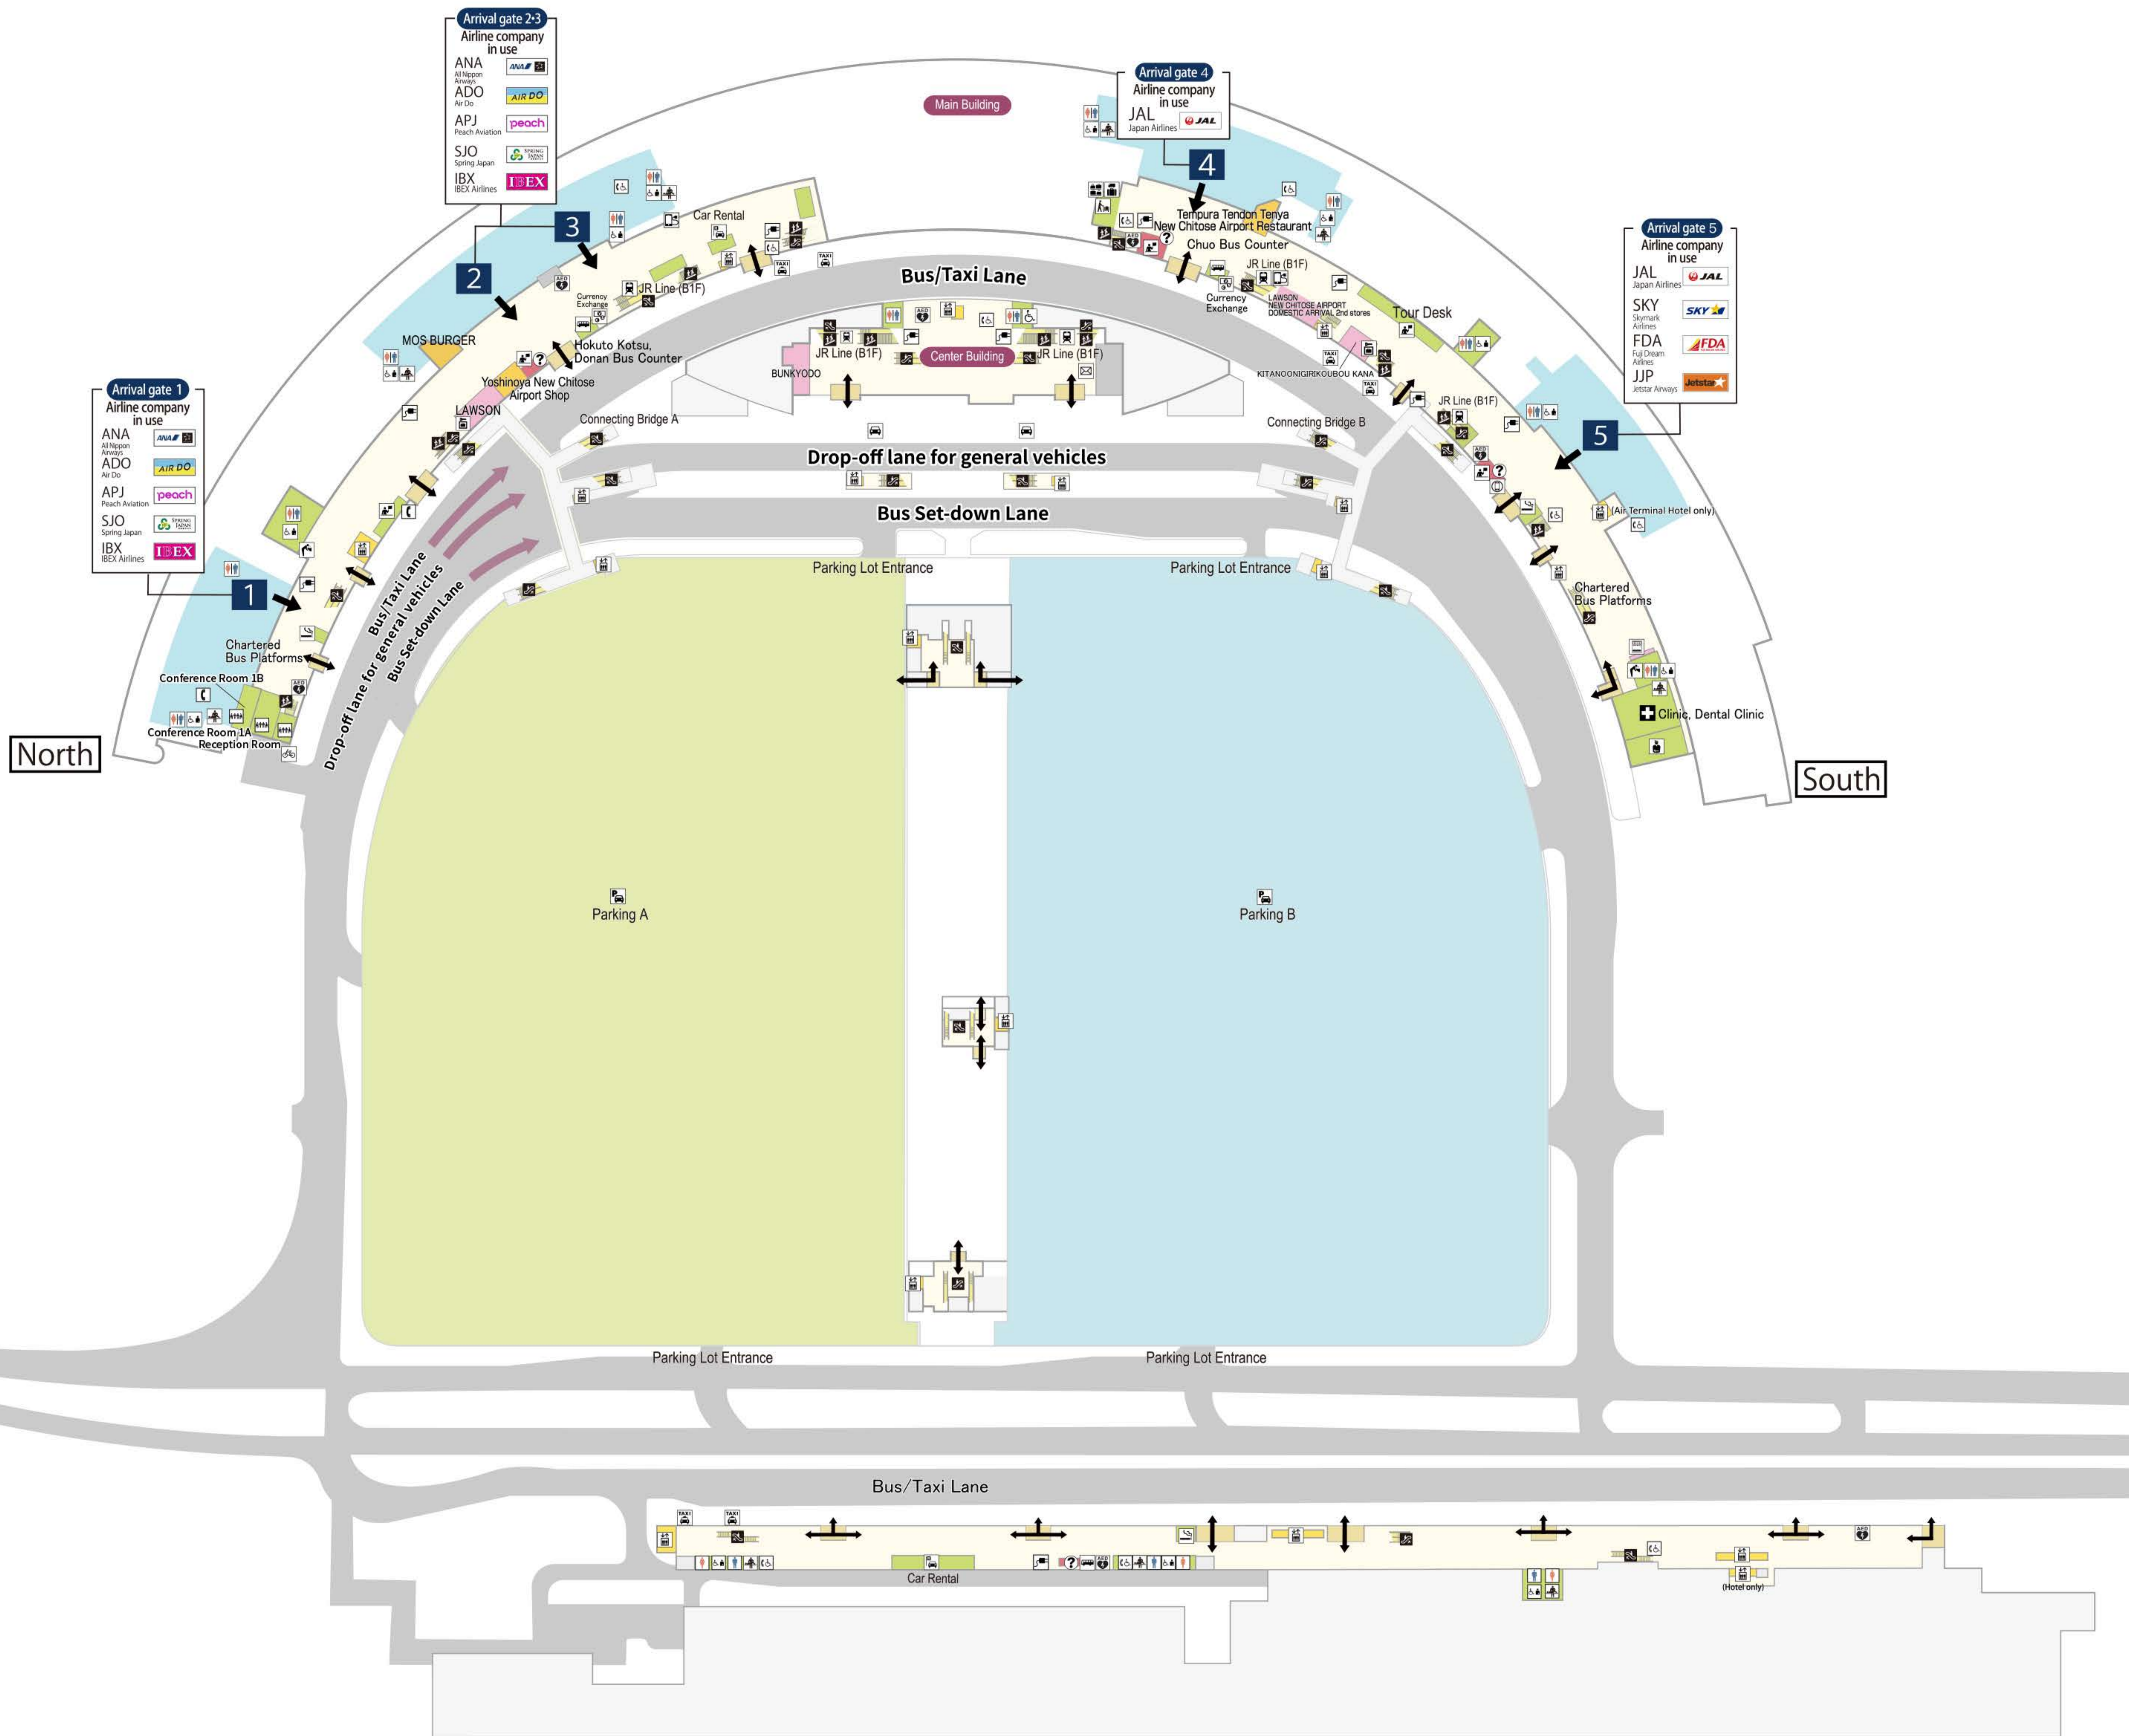

1F Domestic : Arrival Lobby International : Curbside Lobby

■ Restaurant & Café
 ■ Shop
 ■ Entertainment
 ■ Relaxation

Domestic Arrival Gate	Tour Desks	Information	Elevators	Staircase
Escalator	Pay Phones	Coin Lockers	Temporary Baggage Storage	Parcel Delivery Service
Porter Service	Common Rental Rooms	Toilets	Mailbox	Bank, Currency Exchange
Free space for free charging	Police Station	Medical Clinic & Dental Service	Mobile Phone Charger	Automated External Defibrillator
Drinking Water	Smoking Area	Parking	Taxi Stands	Car Rental
Bus Counter	Cycle station	Mobile WiFi Rental	Ostomates	Multipurpose sheet
Corner of light meals vending machine				