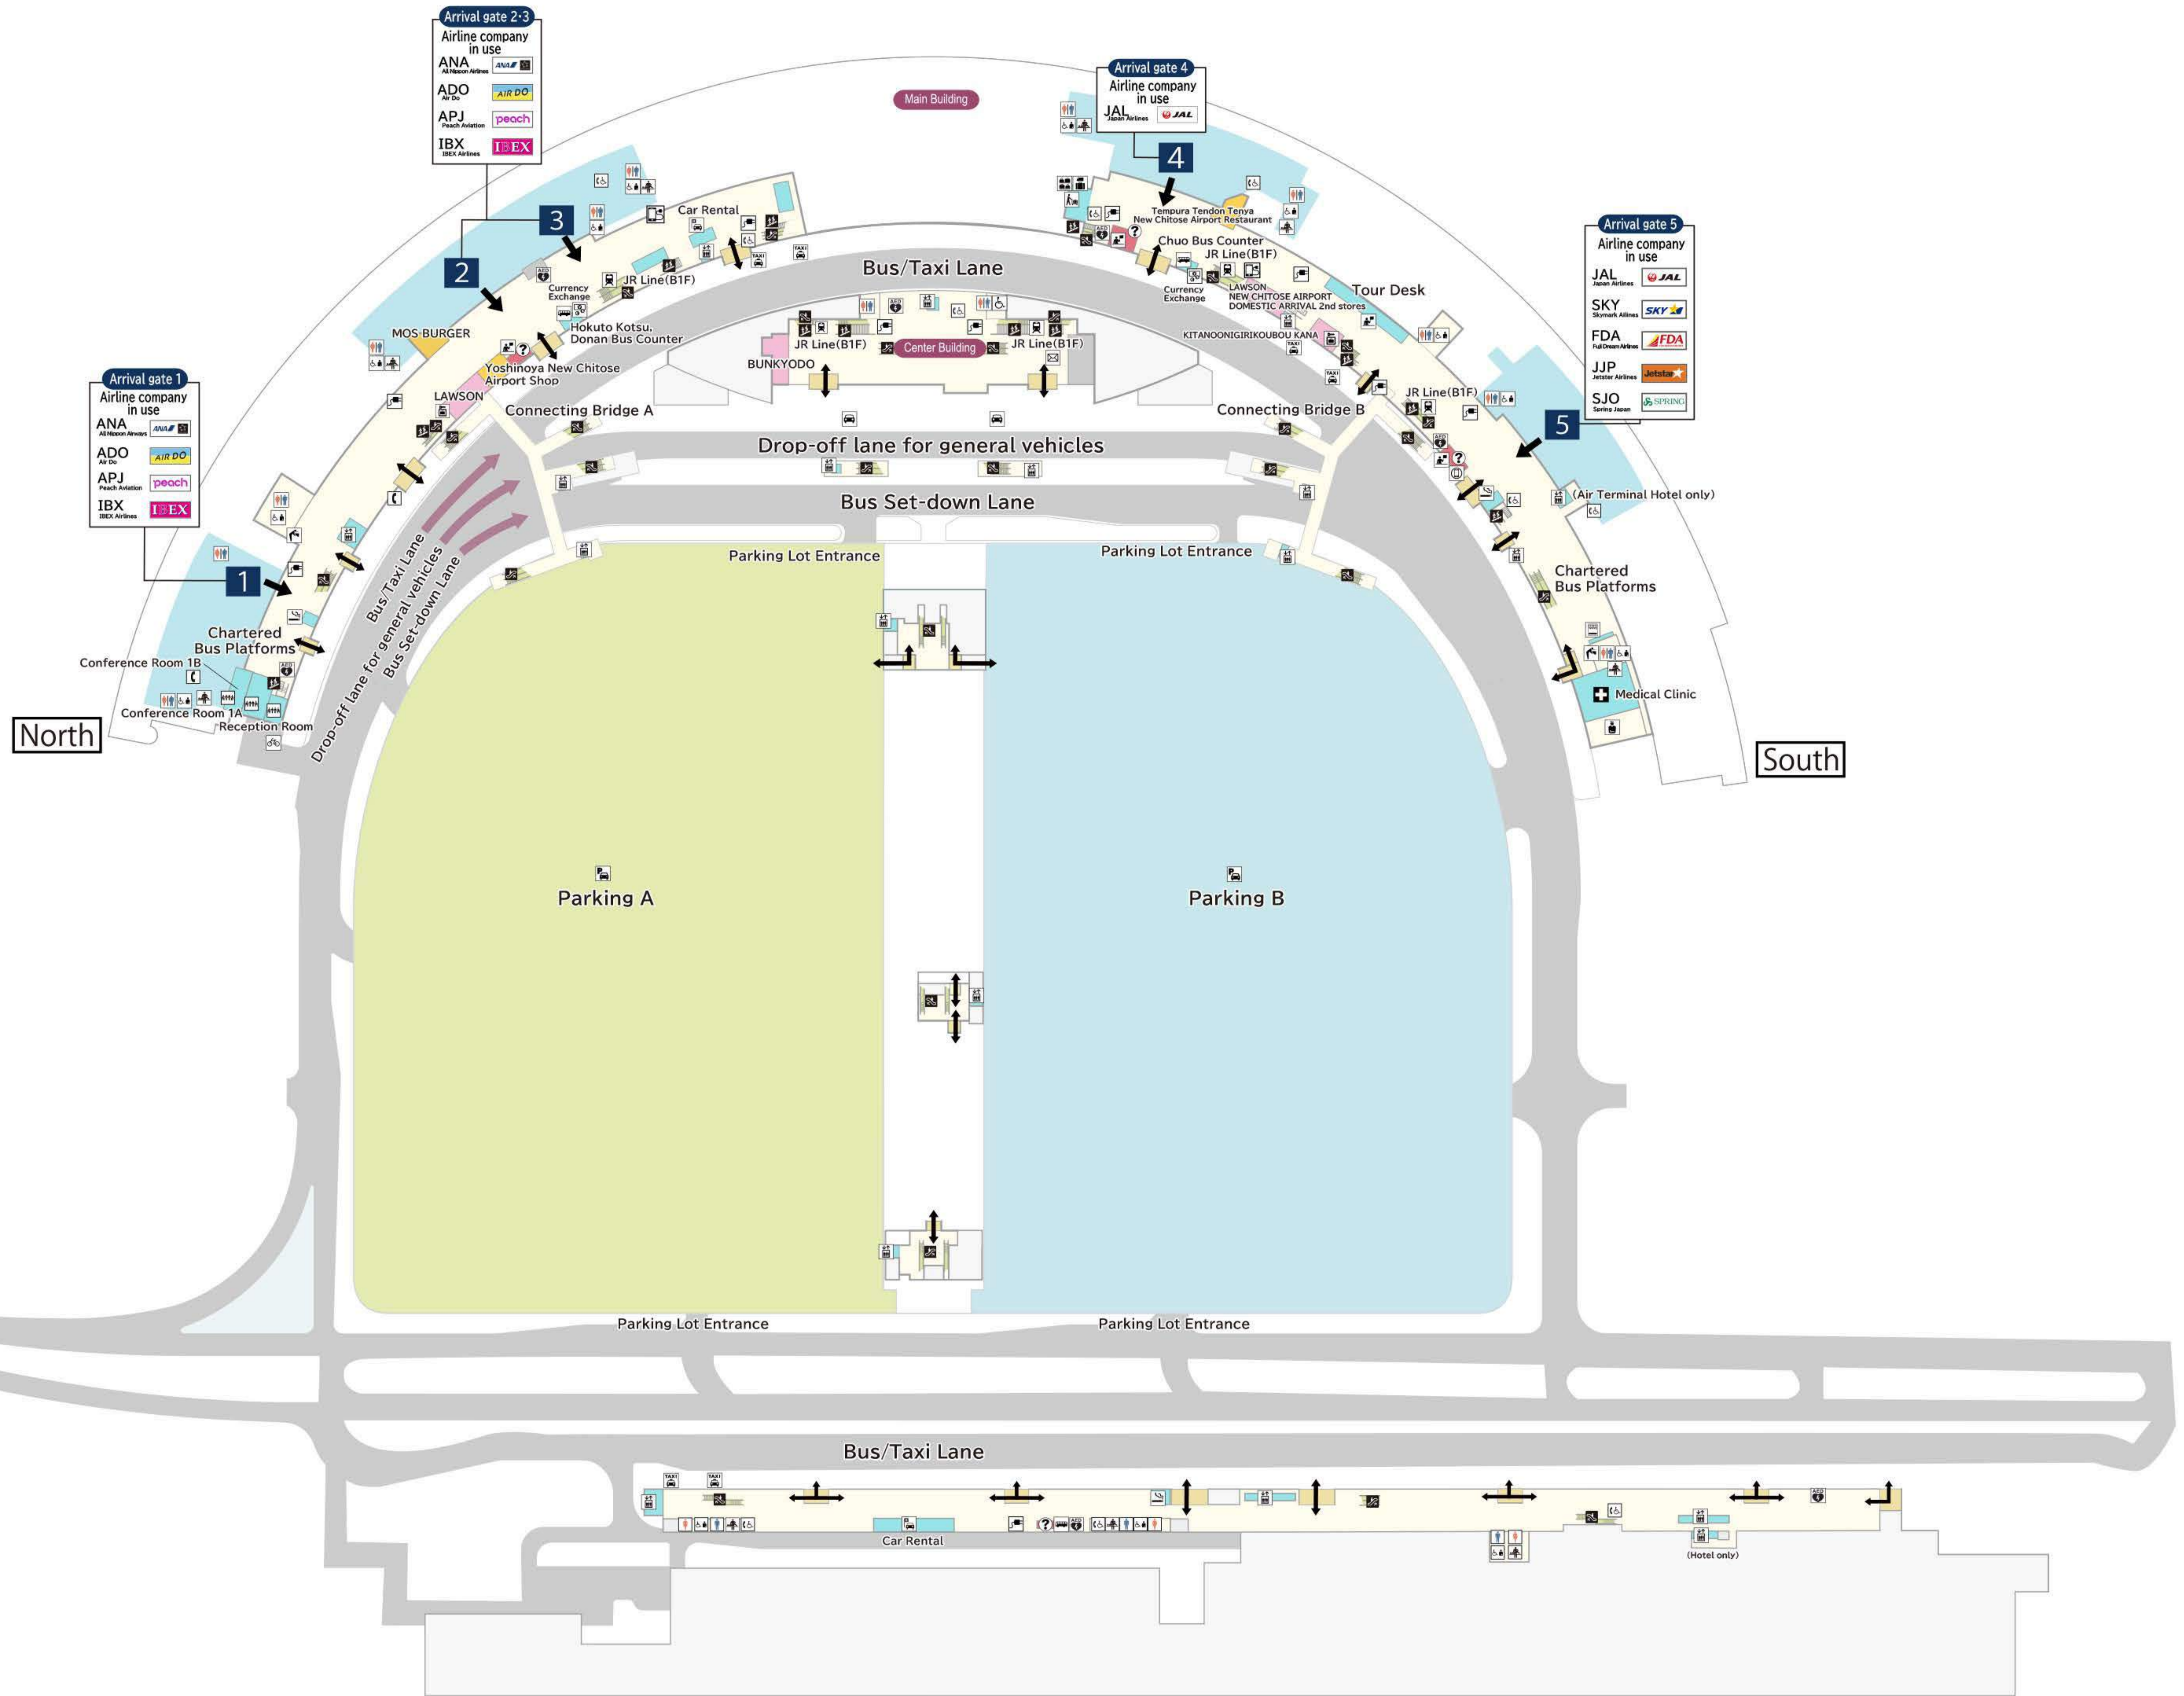

1F Domestic : Arrival Lobby International : Curbside Lobby

Restaurant&Café Shop Entertainment Relaxation Facilities & Services

Domestic Arrival Gate	Tour Desks	Information	Elevators	Staircase
Escalator	Pay Phones	Coin Lockers	Temporary Baggage Storage	Parcel Delivery Service
Porter Service	Common Rental Rooms	Toilets	Mailbox	Bank, Currency Exchange
Free space for free charging	Police Station	Medical Clinic	Mobile Phone Charger	Automated External Defibrillator
Drinking Water	Smoking Area	Parking	Taxi Stands	Car Rental
Bus Counter	Cycle station	Mobile WiFi Rental	Ostomates	Multipurpose sheet
Corner of light meals vending machine				