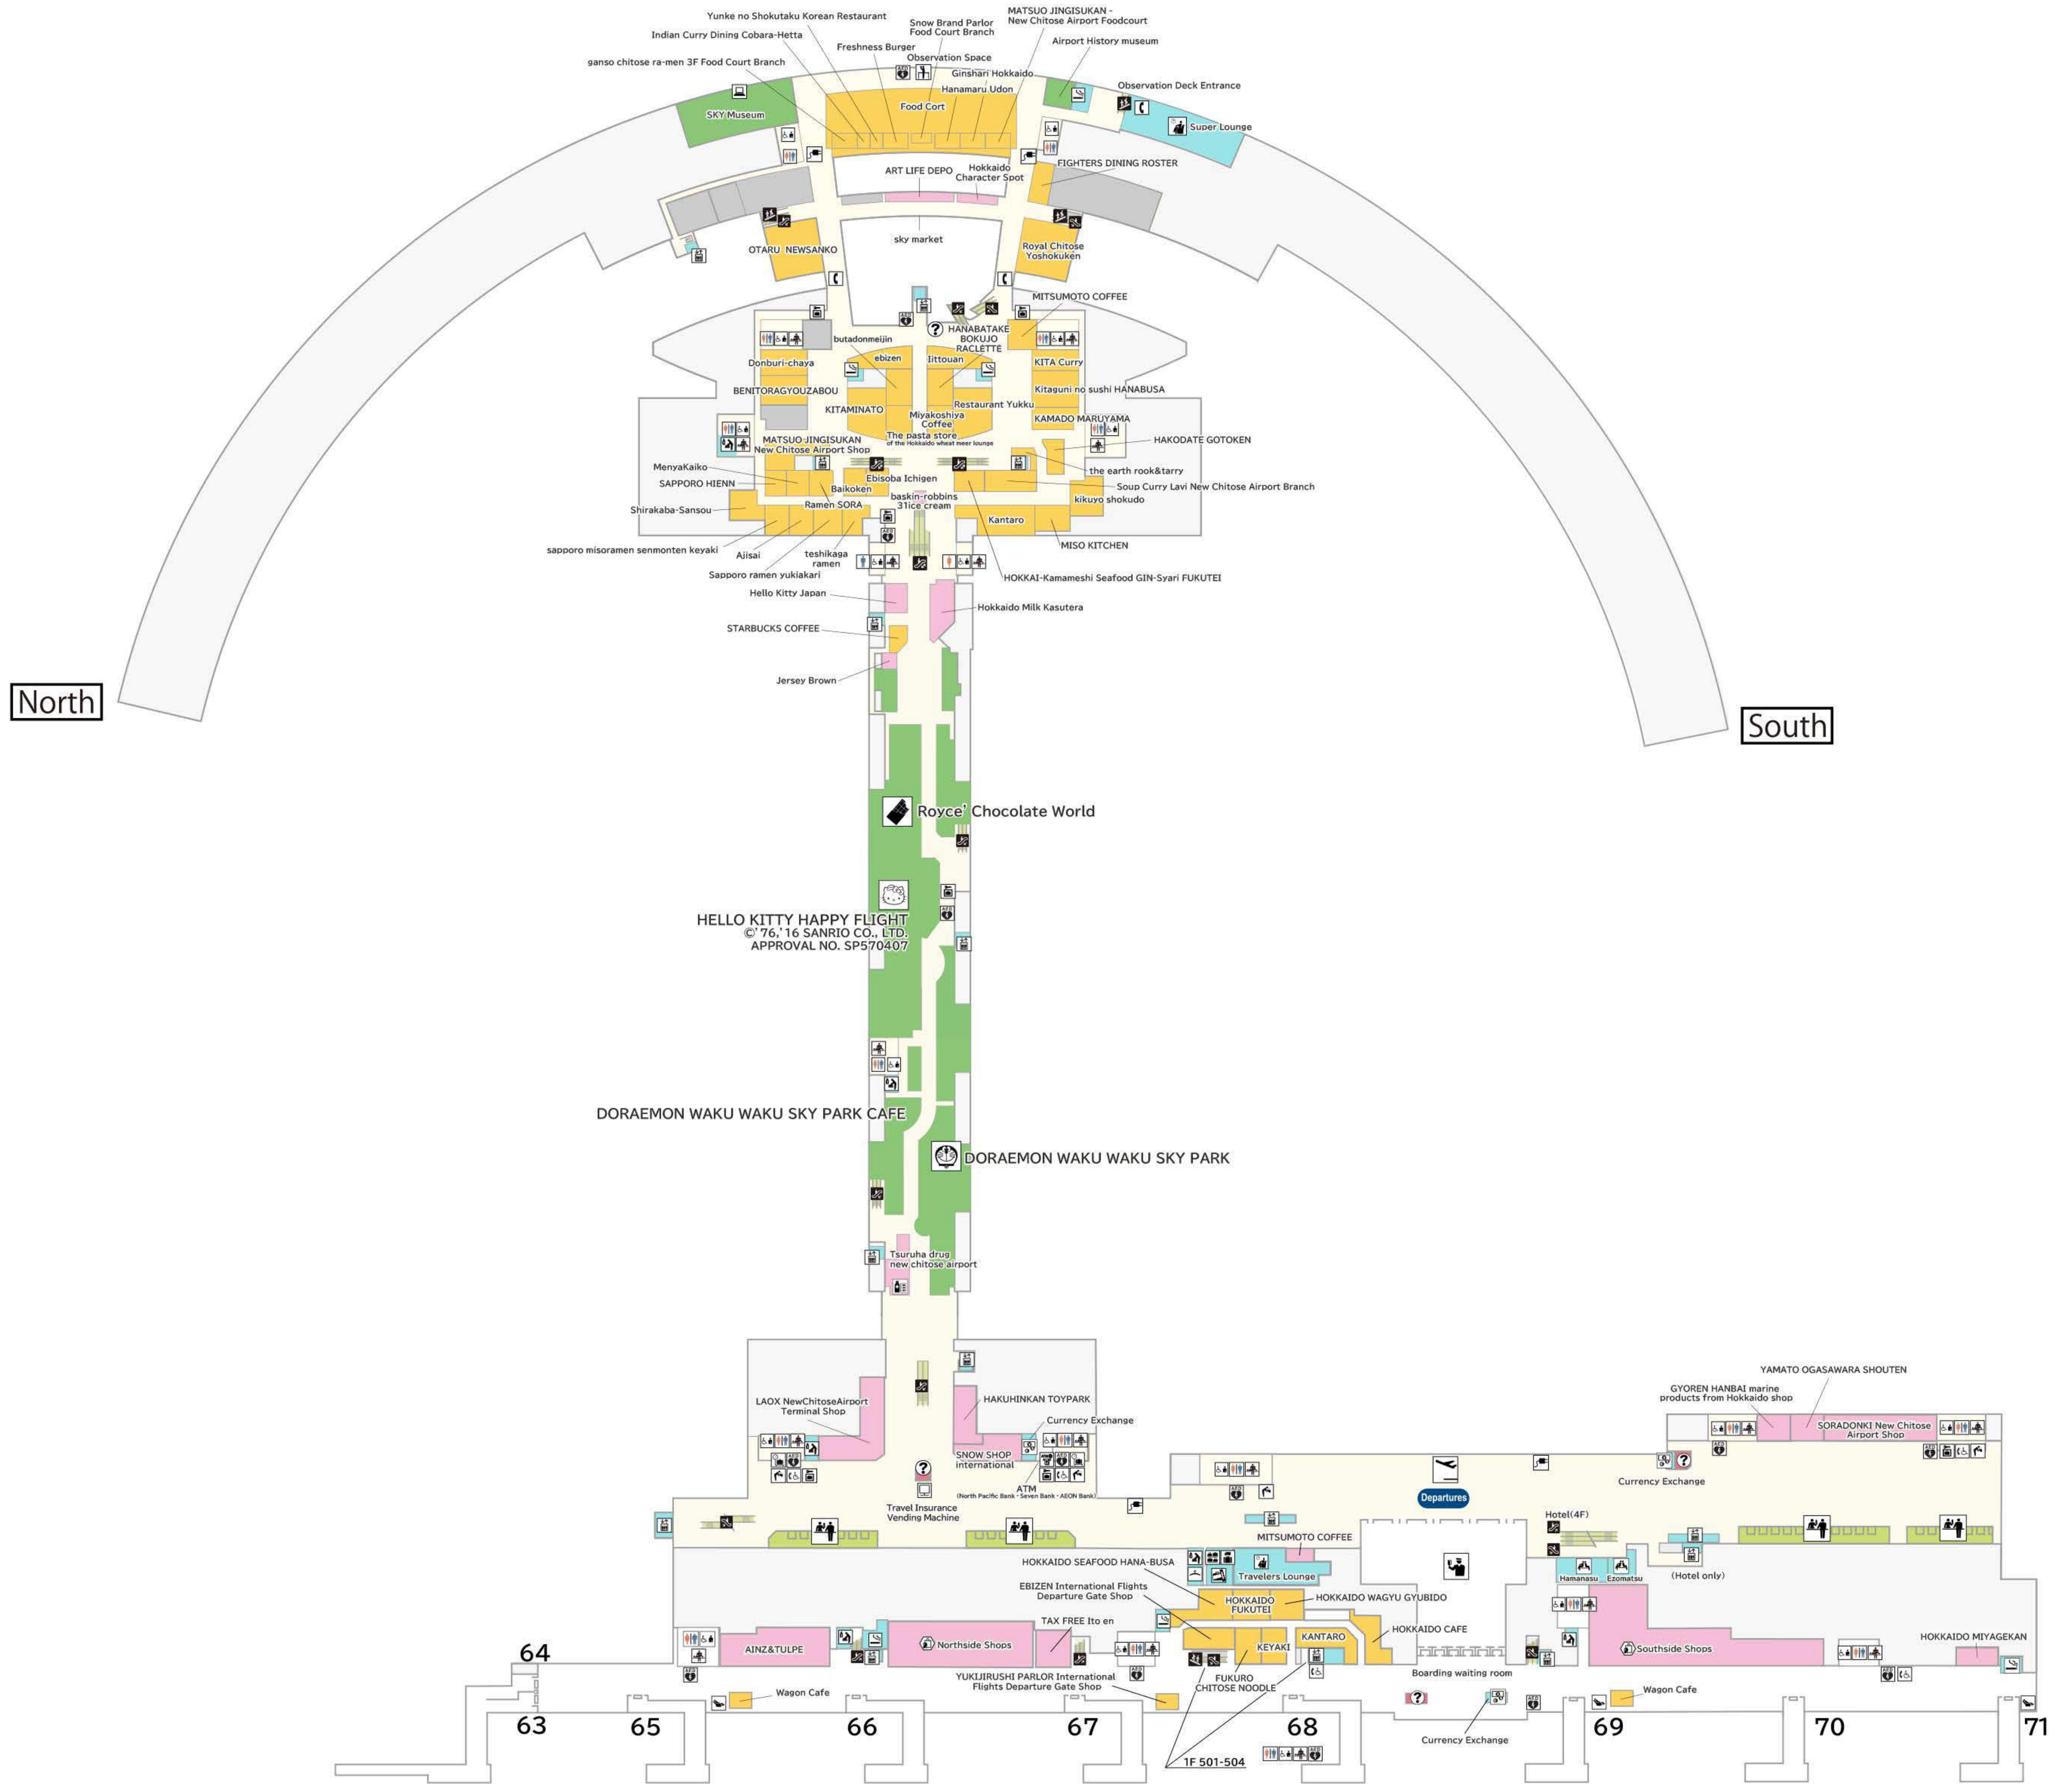

# 3F Domestic : Gourmet World International : Departure Lobby

■ Restaurant&Café 
 ■ Shop 
 ■ Entertainment 
 ■ Relaxation 
 ■ Facilities & Services
