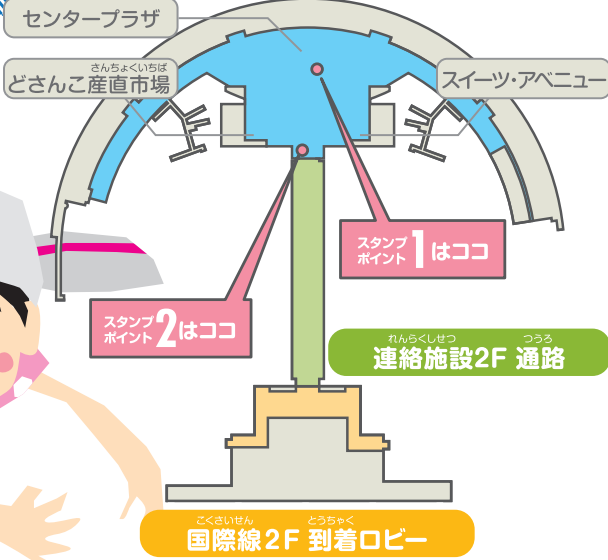

The sheets are at stands with stamps.
The stands are at various places around the airport. Start anywhere!

② **スタンプポイントで
スタンプを押す**

Stamp the sheet at each stand.

スタンプポイントは全部で6カ所!
There are six stamps.

③ **ゴールへ**

The goal

スタンプが6つそろったら、国内線4Fの「フライヤーズ」へ行こう!
When you get six stamps, go to the Flyers shop on the fourth floor of the Domestic Terminal. You'll receive a small gift.

2F

国内線2F 出発ロビー

1

2

3

4